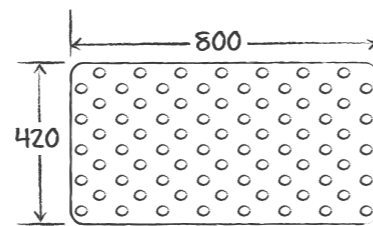

Accessories

WARNING TILE*

Helps recognise a change in level, in accordance with regulatory requirements for disabled access and safety

Self-adhesive or to be glued to the floorcovering (according to product)

FORMAT: 800 x 420 x 7mm

1 box of 6 tiles

- ☐ White 1431001
- ☒ Black 1431002
- ☐ Light Grey 1431003

FORMAT: 815 x 420 x 8mm

1 box of 10 tiles

- ☐ White 1440350
- ☒ Grey 1440351
- ☒ Black 1440352

FORMAT: 450 x 420 x 8mm

1 box of 10 tiles

- ☐ White 1440450
- ☒ Grey 1440451
- ☒ Black 1440452

*Caution: the area around the warning tiles will be merged together