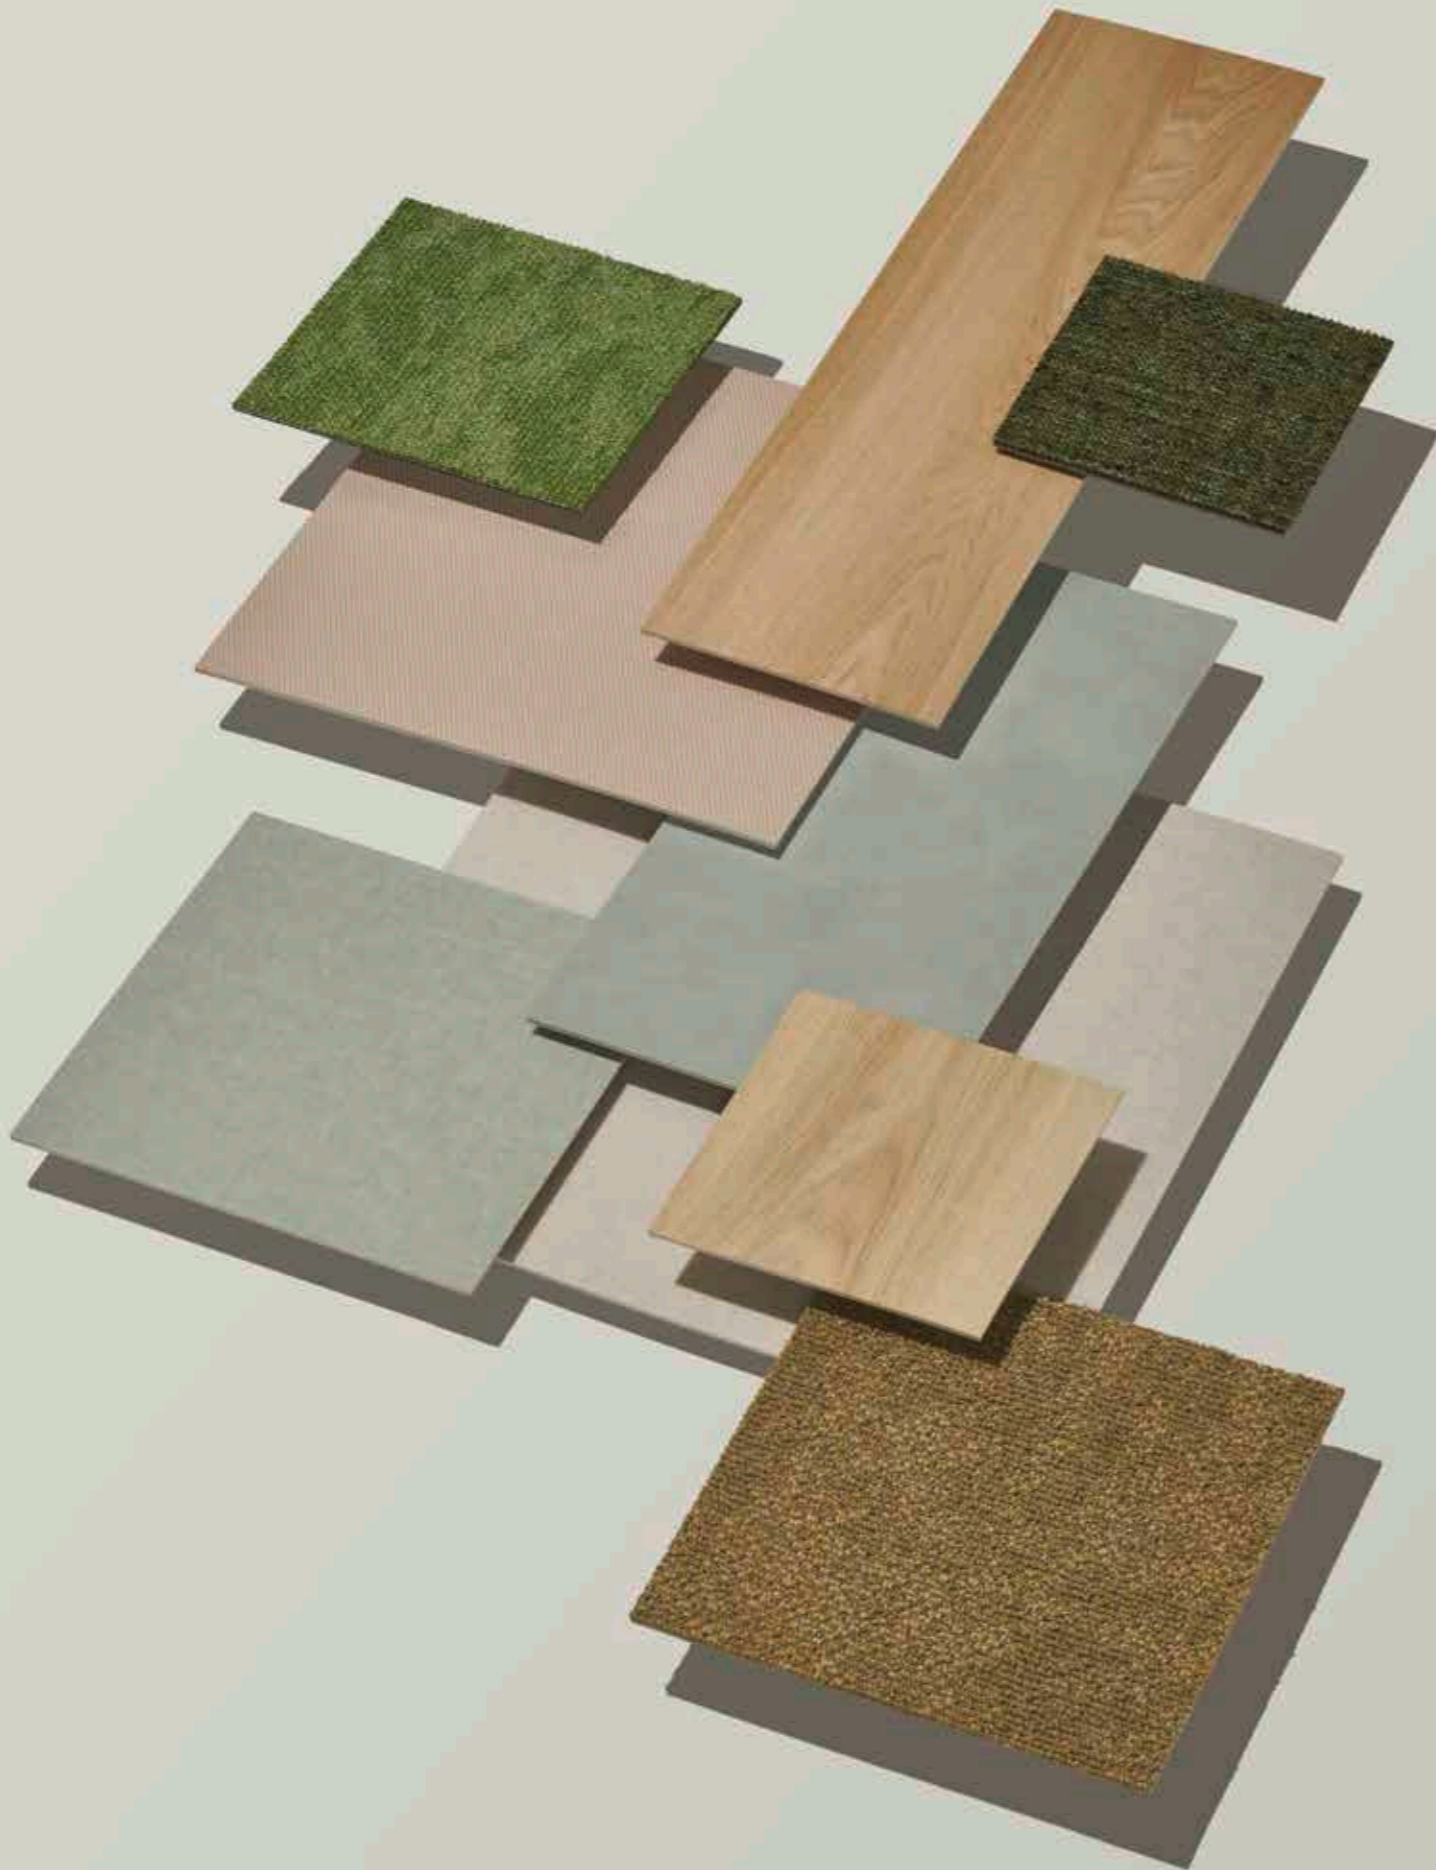

Textile Range