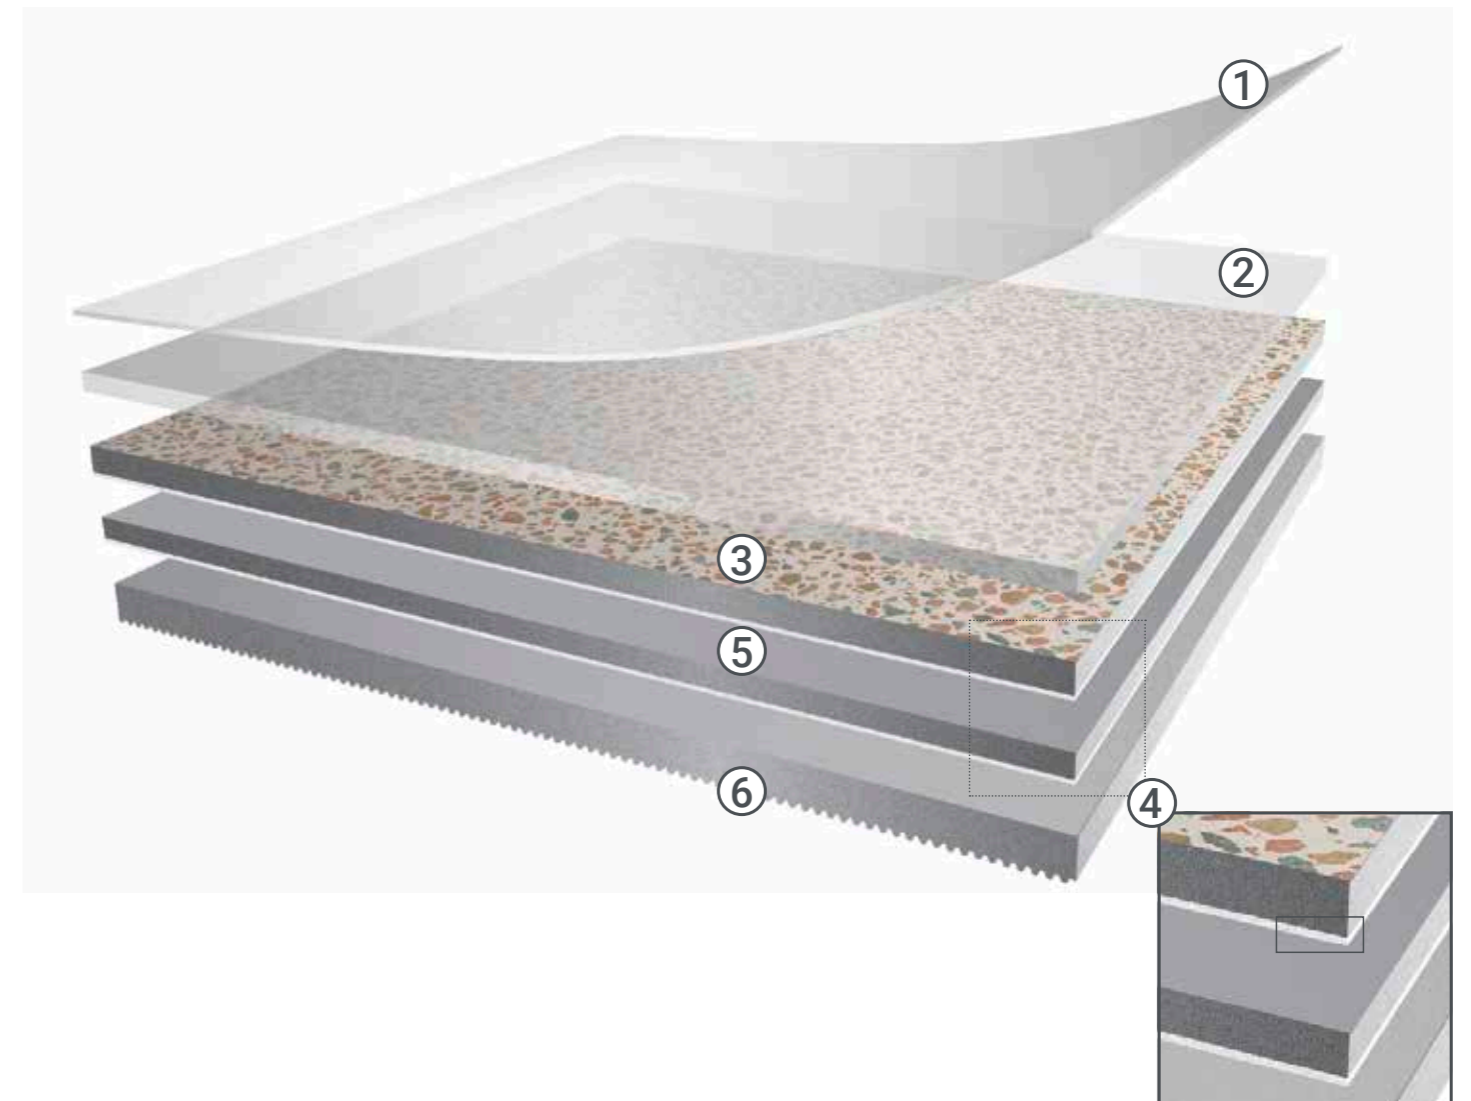

*We advise keeping a height difference of maximum 2.5 mm between carpet tiles and LVT, to avoid strips or levelling.

MATERIALS & MANUFACTURING

- 98% of materials assessed by a third party.
- No heavy metals, no biocides and no phthalates for more responsible PVC.
- Responsible production with 0% production waste to landfill.
- No carbon offsetting.
- 100% recirculated industrial water in a closed-loop system.
- Contains 20% recycled content.

ID SQUARE
TERRAZZO GRANDE
SWEET MULTICO
280036016

Designed For Durability & Acoustics

1. Tektanium® surface treatment provides exceptional scratch, scuff and stain resistance.
2. Wear layer adds durability in high-traffic areas with a thickness of 0.8 mm.
3. Printed compact layer features authentic designs.
4. Glass fiber and PET film ensure exceptional dimensional stability.
5. Calendered underlayer minimises indentation and enhances acoustics.
6. Acoustic foam further reduces noise impact on the floor below.
7. Embossed foam backing prevents lateral movement, with arrows indicating the installation direction.