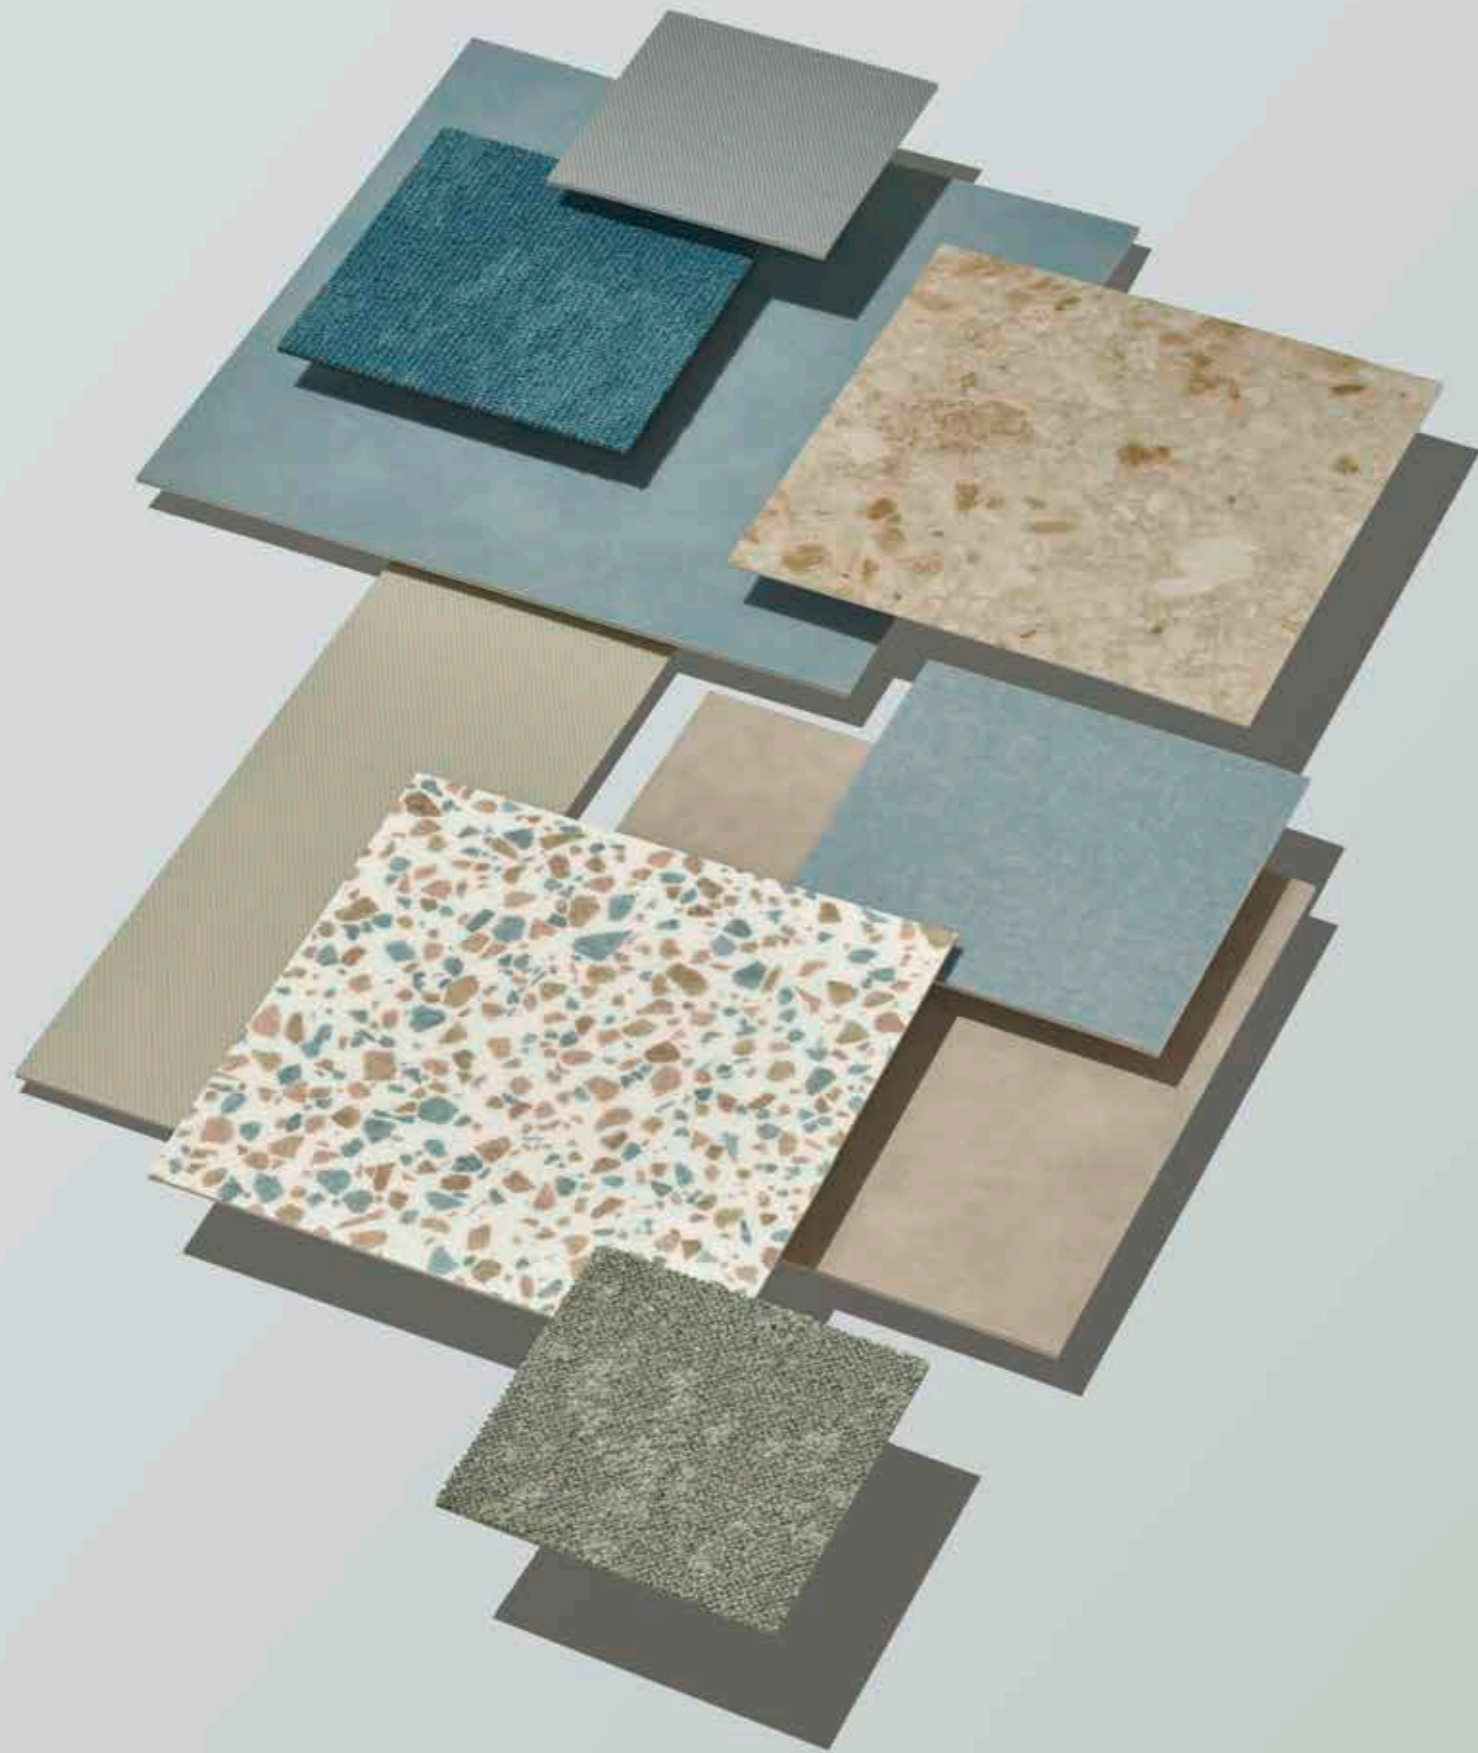

Stone Range