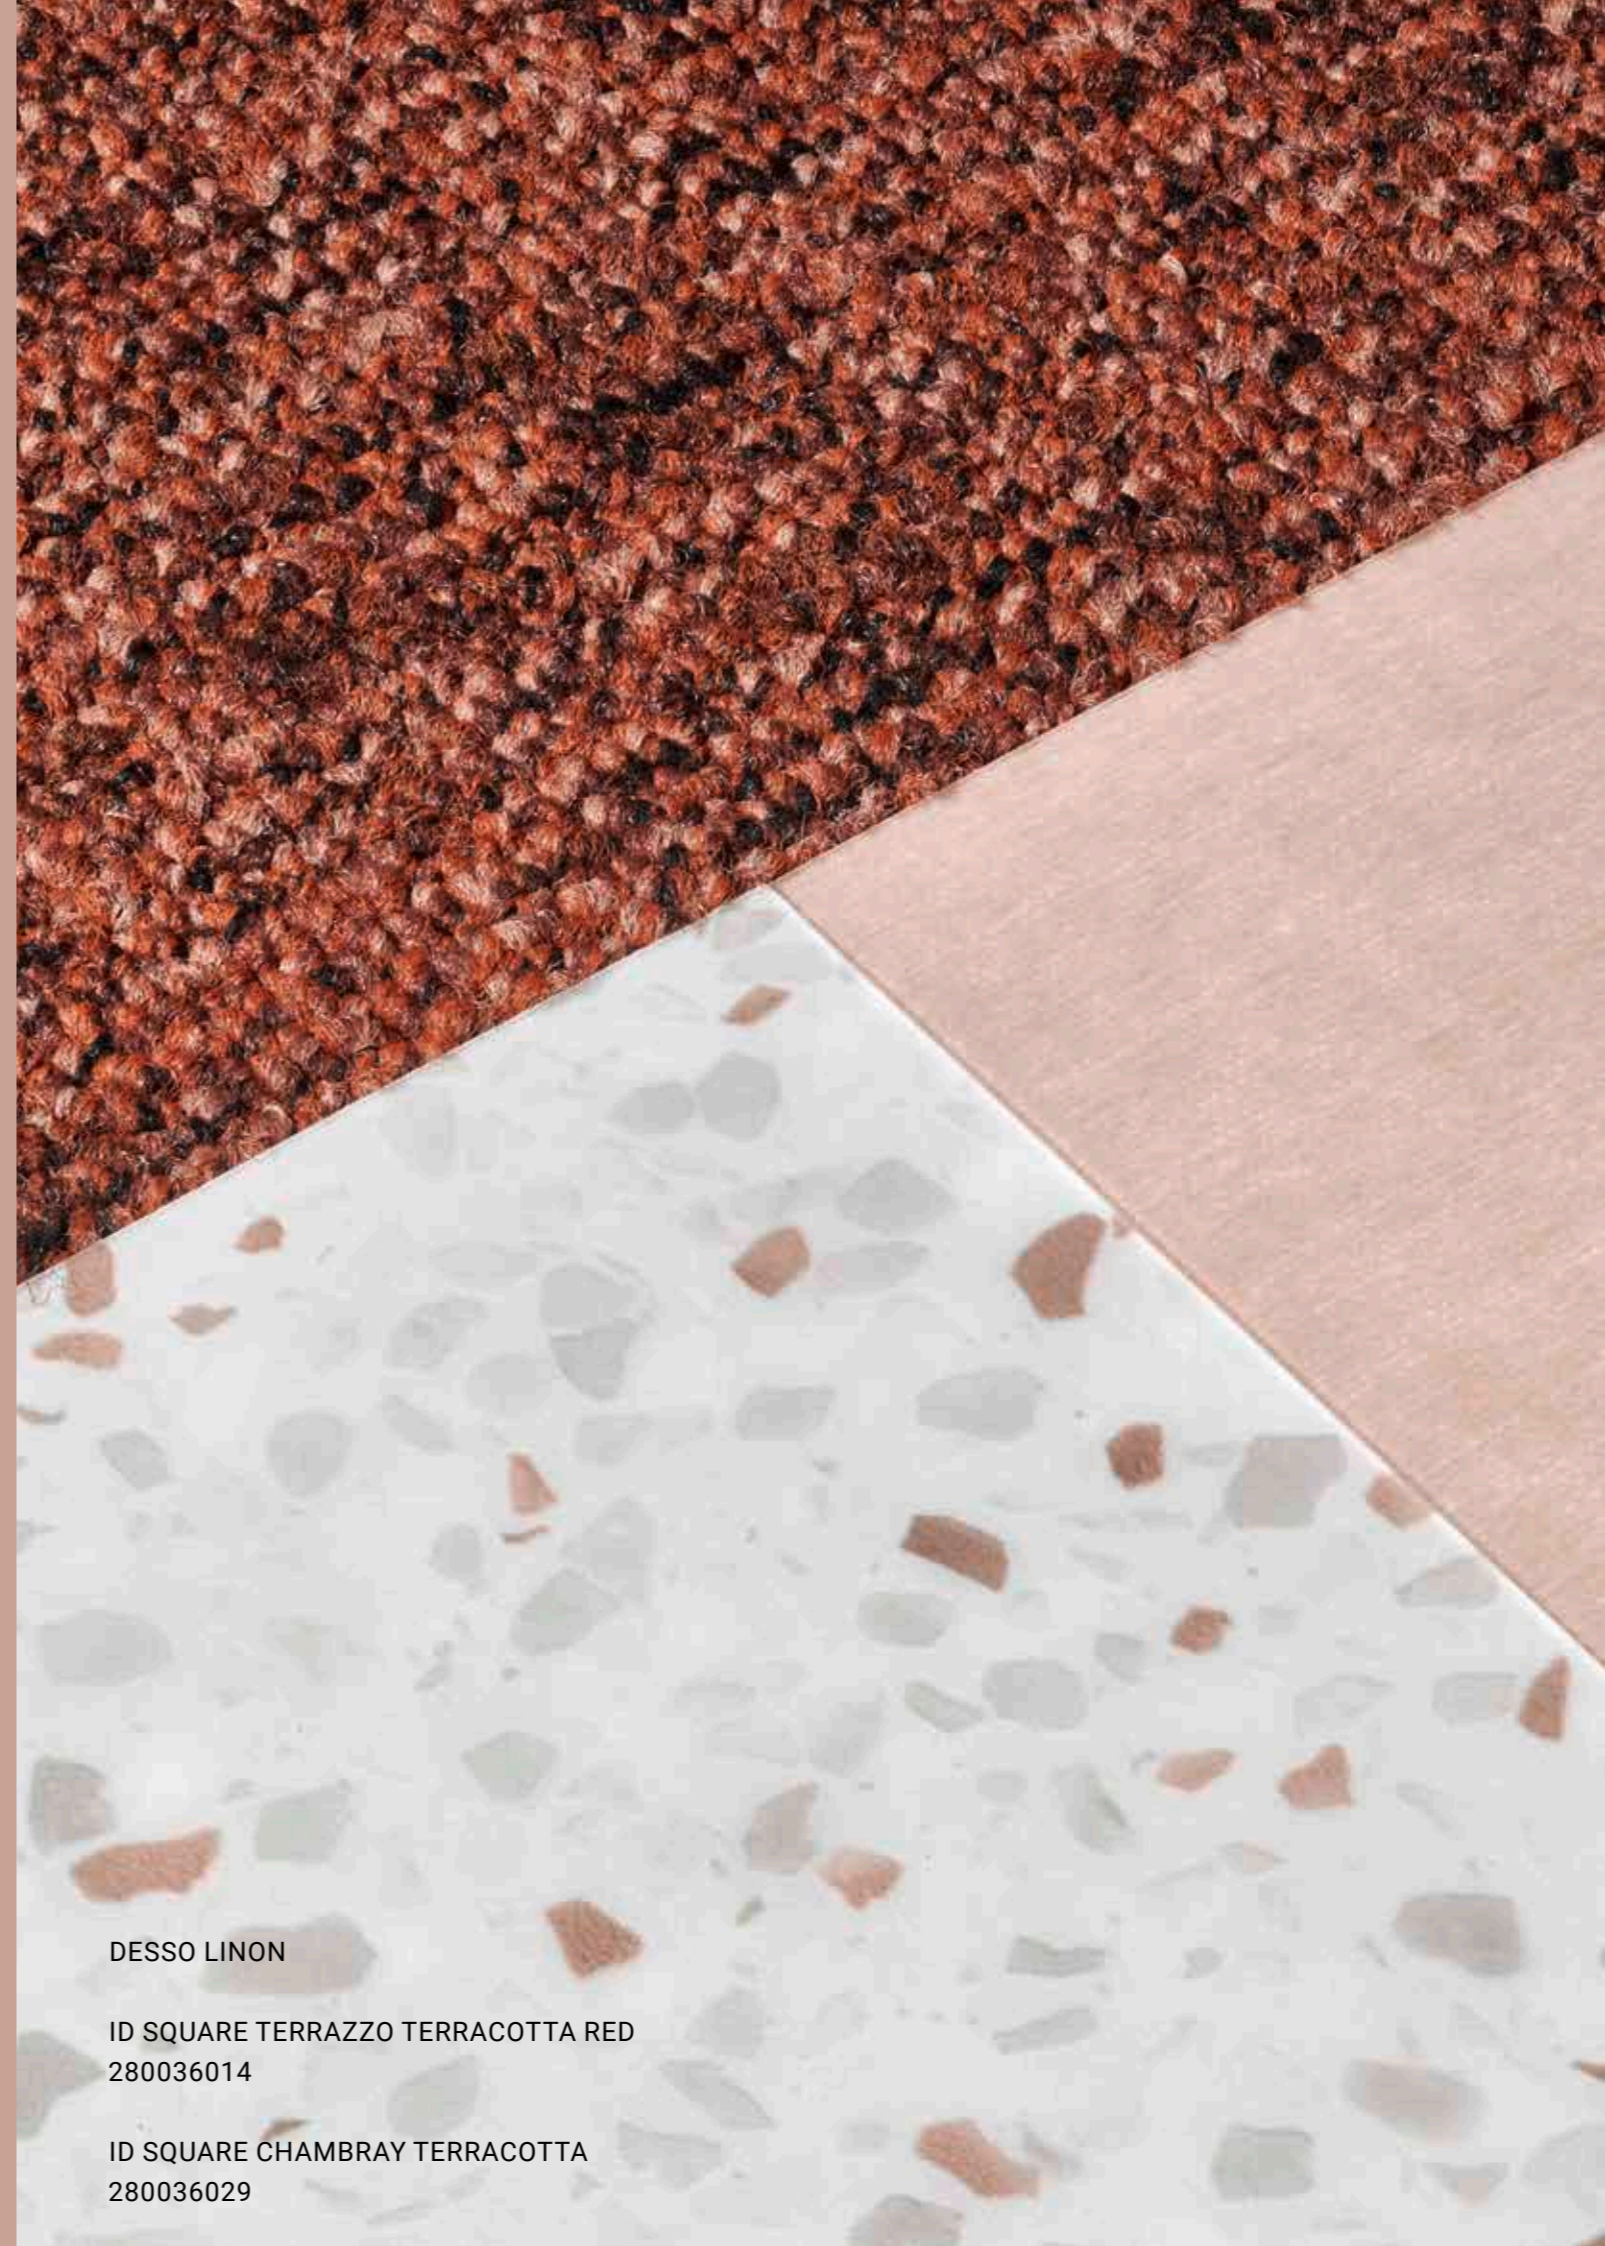

Loose-Lay Installation

Our adhesive-free tiles are easy to install, with minimal preparation, and just as easy to remove, offering quick access to the technical subfloor. Benefitting from simple, low-cost maintenance and repair, the design allows for the quick change of single tiles and planks, which are suitable for use on raised floors.

Carpet Match

Crafted by our in-house design studio, iD Square Loose-Lay provides seamless integration with DESSO carpet. Thanks to the tiles' similar height – any slight difference will be less than 2.5 mm* – our products work together without the need for transition strips. Enabling effortless office design, use colour and pattern to denote zones, define walkways and enhance transitional areas for multifunctional work environments.

*We advise keeping a height difference of maximum 2.5 mm between carpet tiles and LVT, to avoid strips or levelling.

DESSO LINON

ID SQUARE TERRAZZO TERRACOTTA RED
280036014

ID SQUARE CHAMBRAY TERRACOTTA
280036029