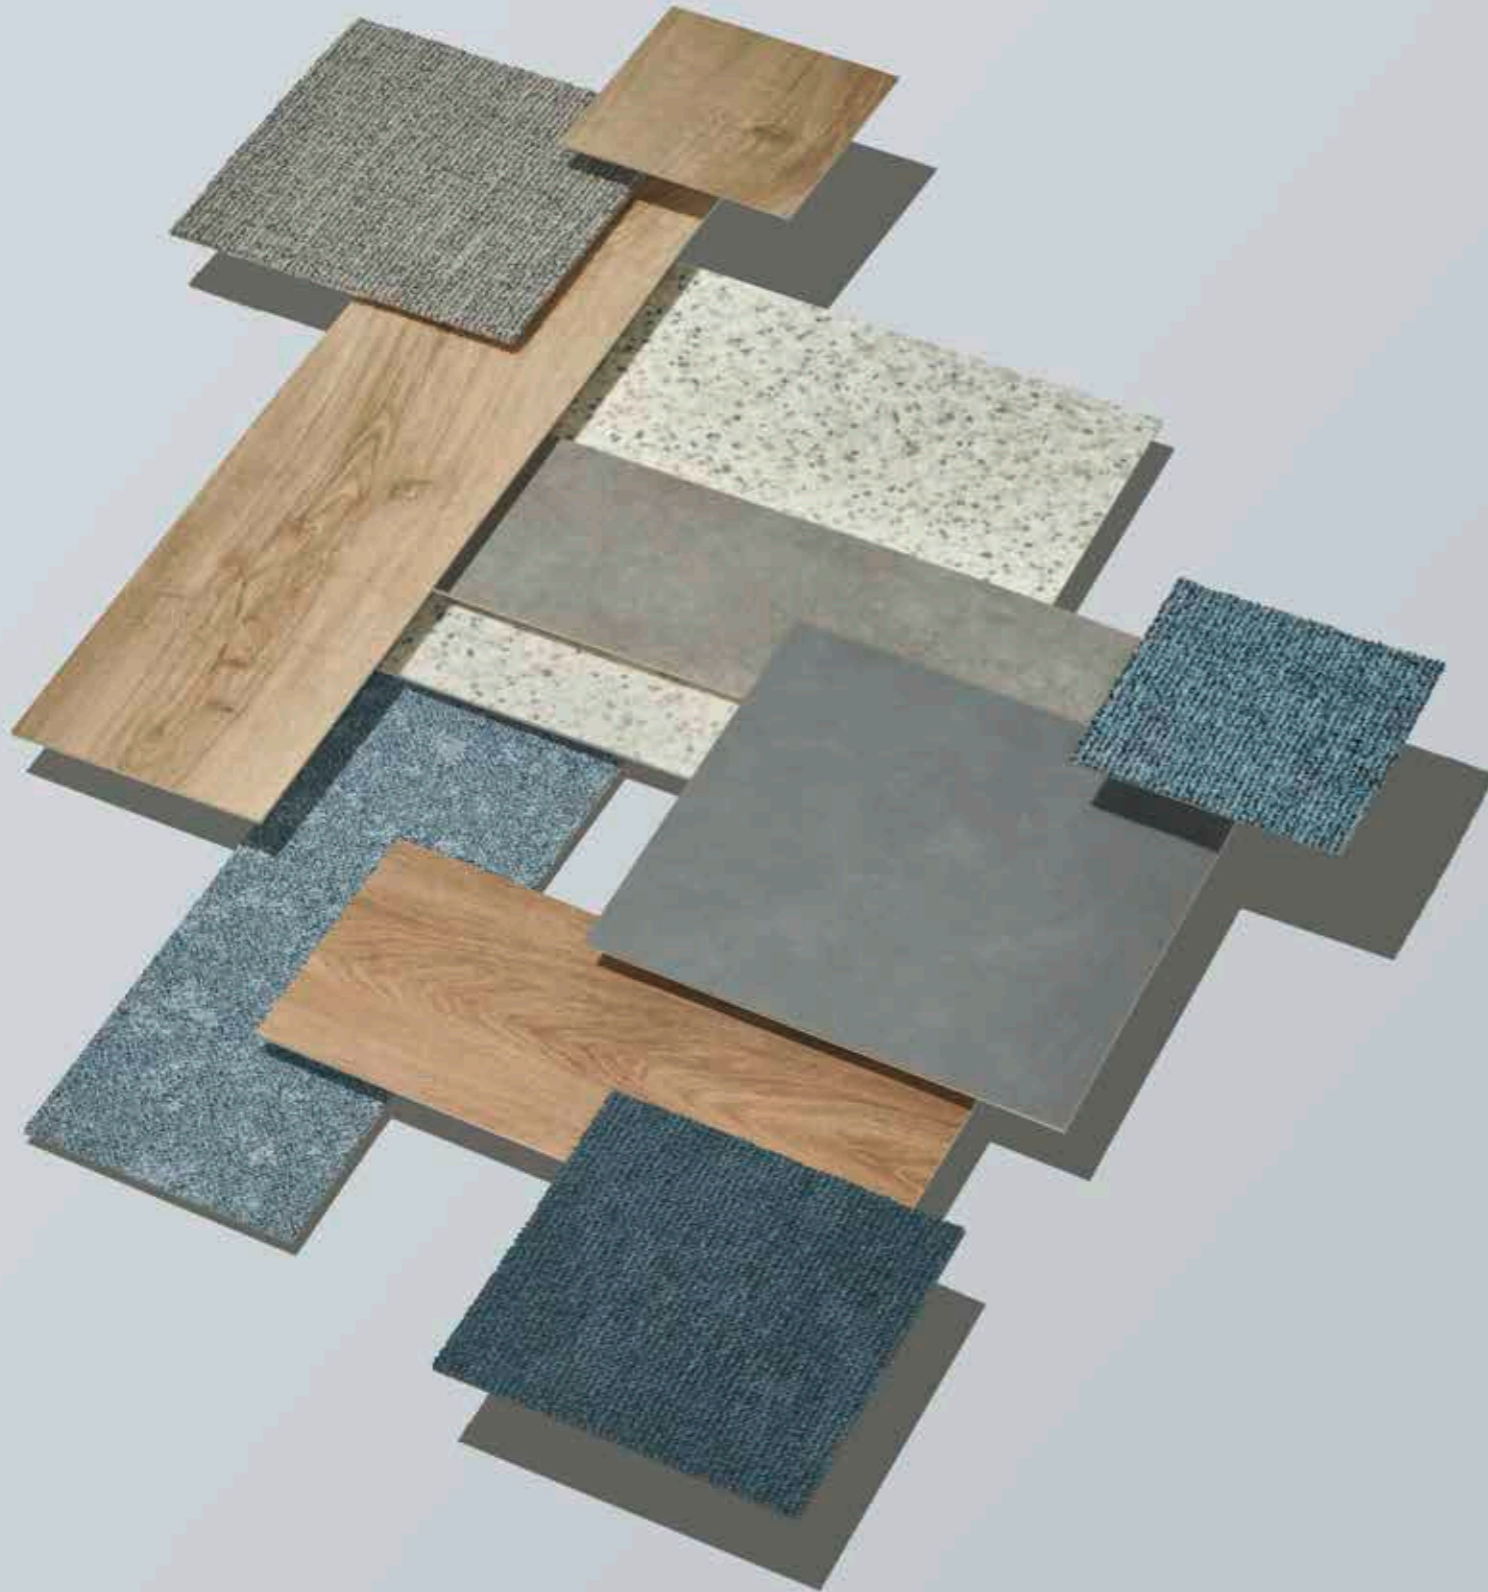

Classic Range

English Oak Beige 280038002 280034002 280053002 129.3 x 646.6 mm 200 x 1200 mm 250 x 1000 mm	English Oak Classical 280038003 280034003 280053003 129.3 x 646.6 mm 200 x 1200 mm 250 x 1000 mm	English Oak Light Brown 280038004 280034004 280053004 129.3 x 646.6 mm 200 x 1200 mm 250 x 1000 mm	English Oak Warm Gold 280038001 280034001 280053001 129.3 x 646.6 mm 200 x 1200 mm 250 x 1000 mm	Citizen Oak Natural 280034005 1200 x 200 mm

DIGITAL PRINTED DESIGN

DIGITAL PRINTED DESIGN