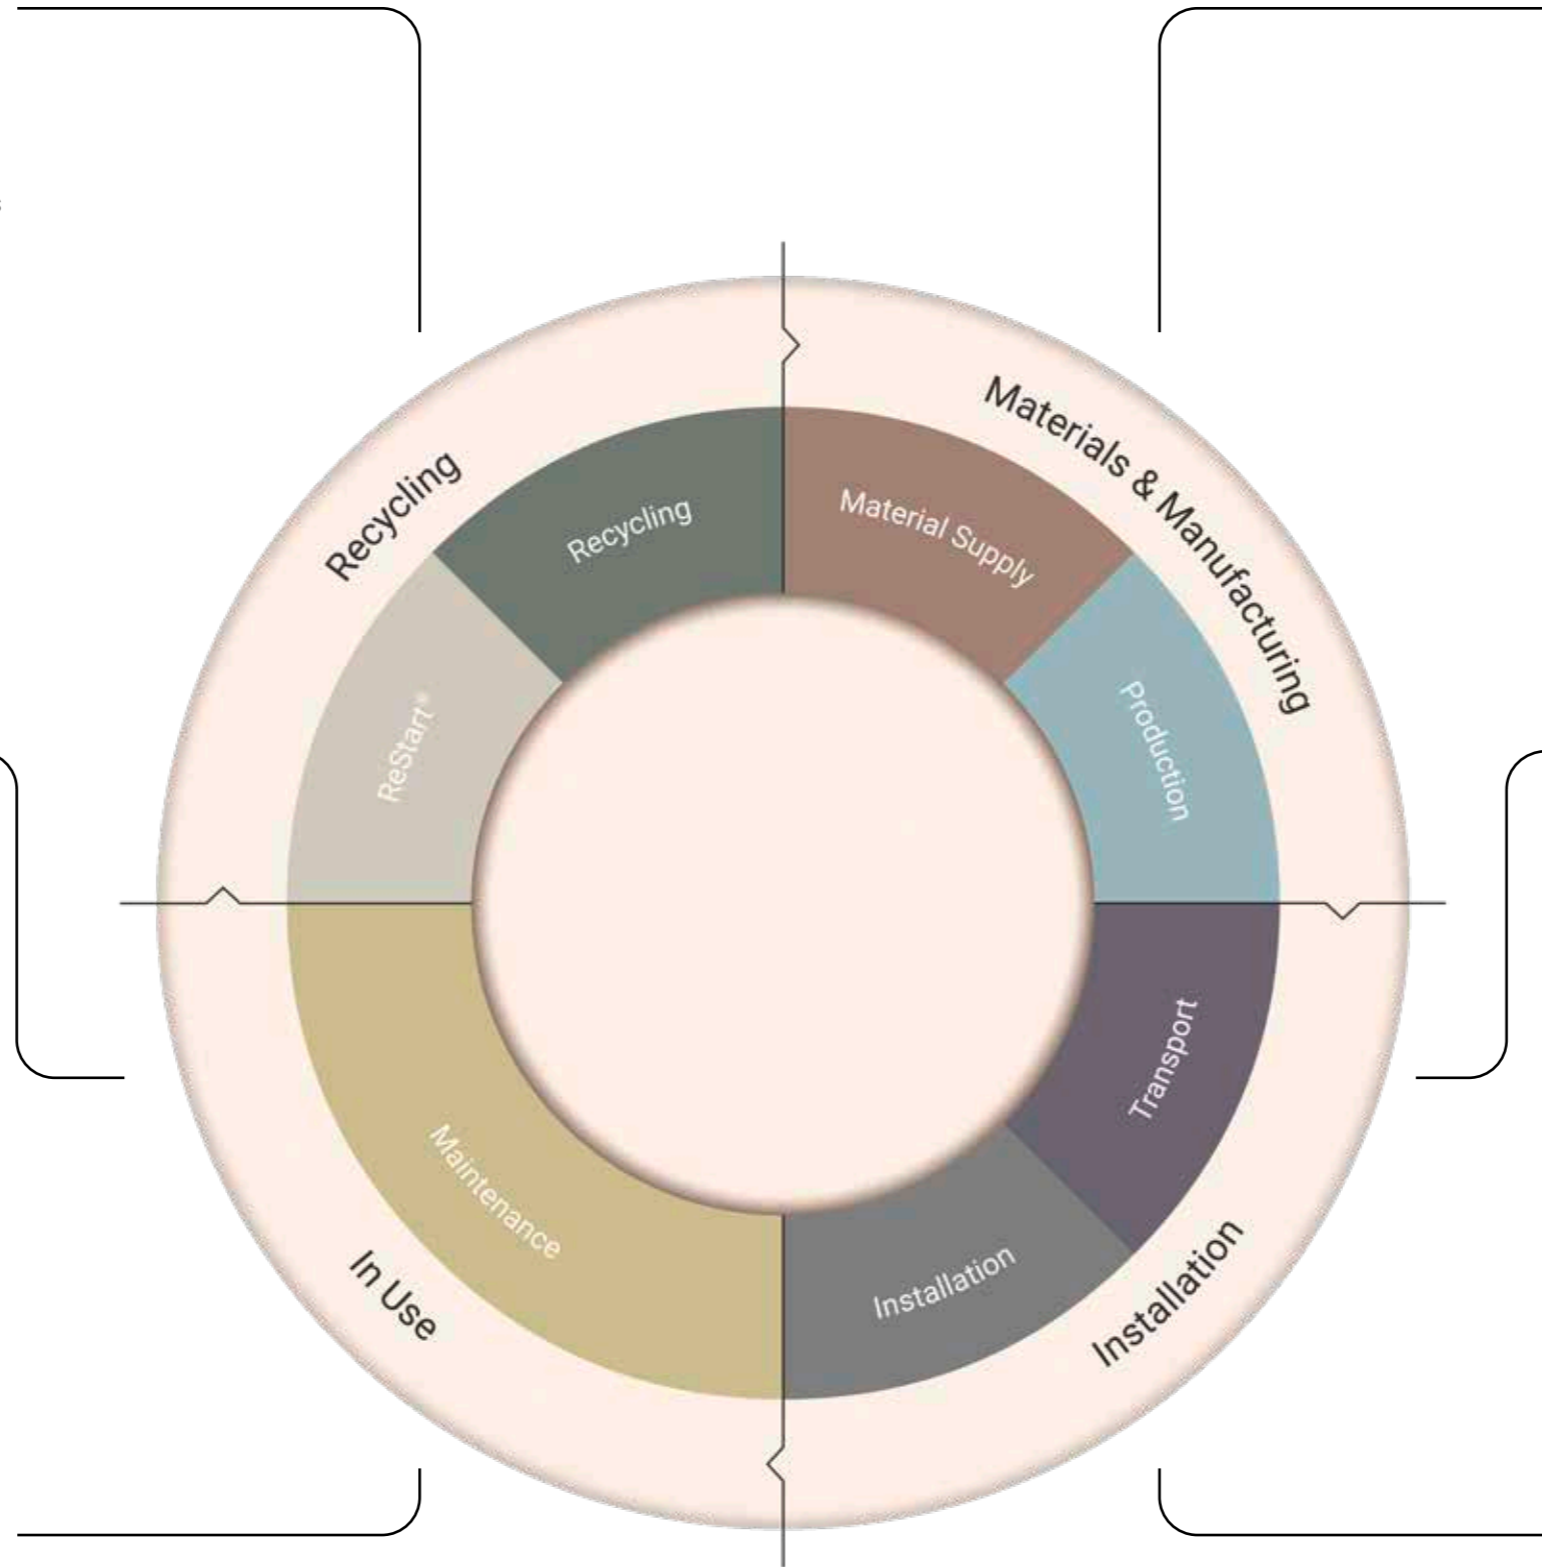

Recycled at our in-house recycling centre in Luxembourg.

DURABLE & LOW-MAINTENANCE

TEKTANIUM® surface treatment ensures scratch resistance, maintaining a pristine appearance with easy stain removal.

Featuring a 0.8 mm wear layer for added durability, ideal for high-traffic areas.

Simplified maintenance allows for quick replacement of individual tiles and planks.

ACOUSTIC COMFORT & WELLBEING

The highest in-room acoustic Class A insulation. Impact noise reduction of 17 dB.

Optimal indoor air quality
Ultra-low VOC emissions, less than 10 µg/m³.

*We advise keeping a height difference of maximum 2.5 mm between carpet tiles and LVT, to avoid strips or levelling.

MATERIALS & MANUFACTURING

- 98% of materials assessed by a third party.
- No heavy metals, no biocides and no phthalates for more responsible PVC.
- Responsible production with 0% production waste to landfill.
- No carbon offsetting.
- 100% recirculated industrial water in a closed-loop system.
- Contains 20% recycled content.

TRANSPORT

Made in France for shorter transportation distances to our European customers for reduced carbon footprint.

LOOSE-LAY INSTALLATION

After use, our tiles can be cleanly removed for recycling.

Our Tarkett Academy provides learning programmes to support our customers in applying the correct installation methods.