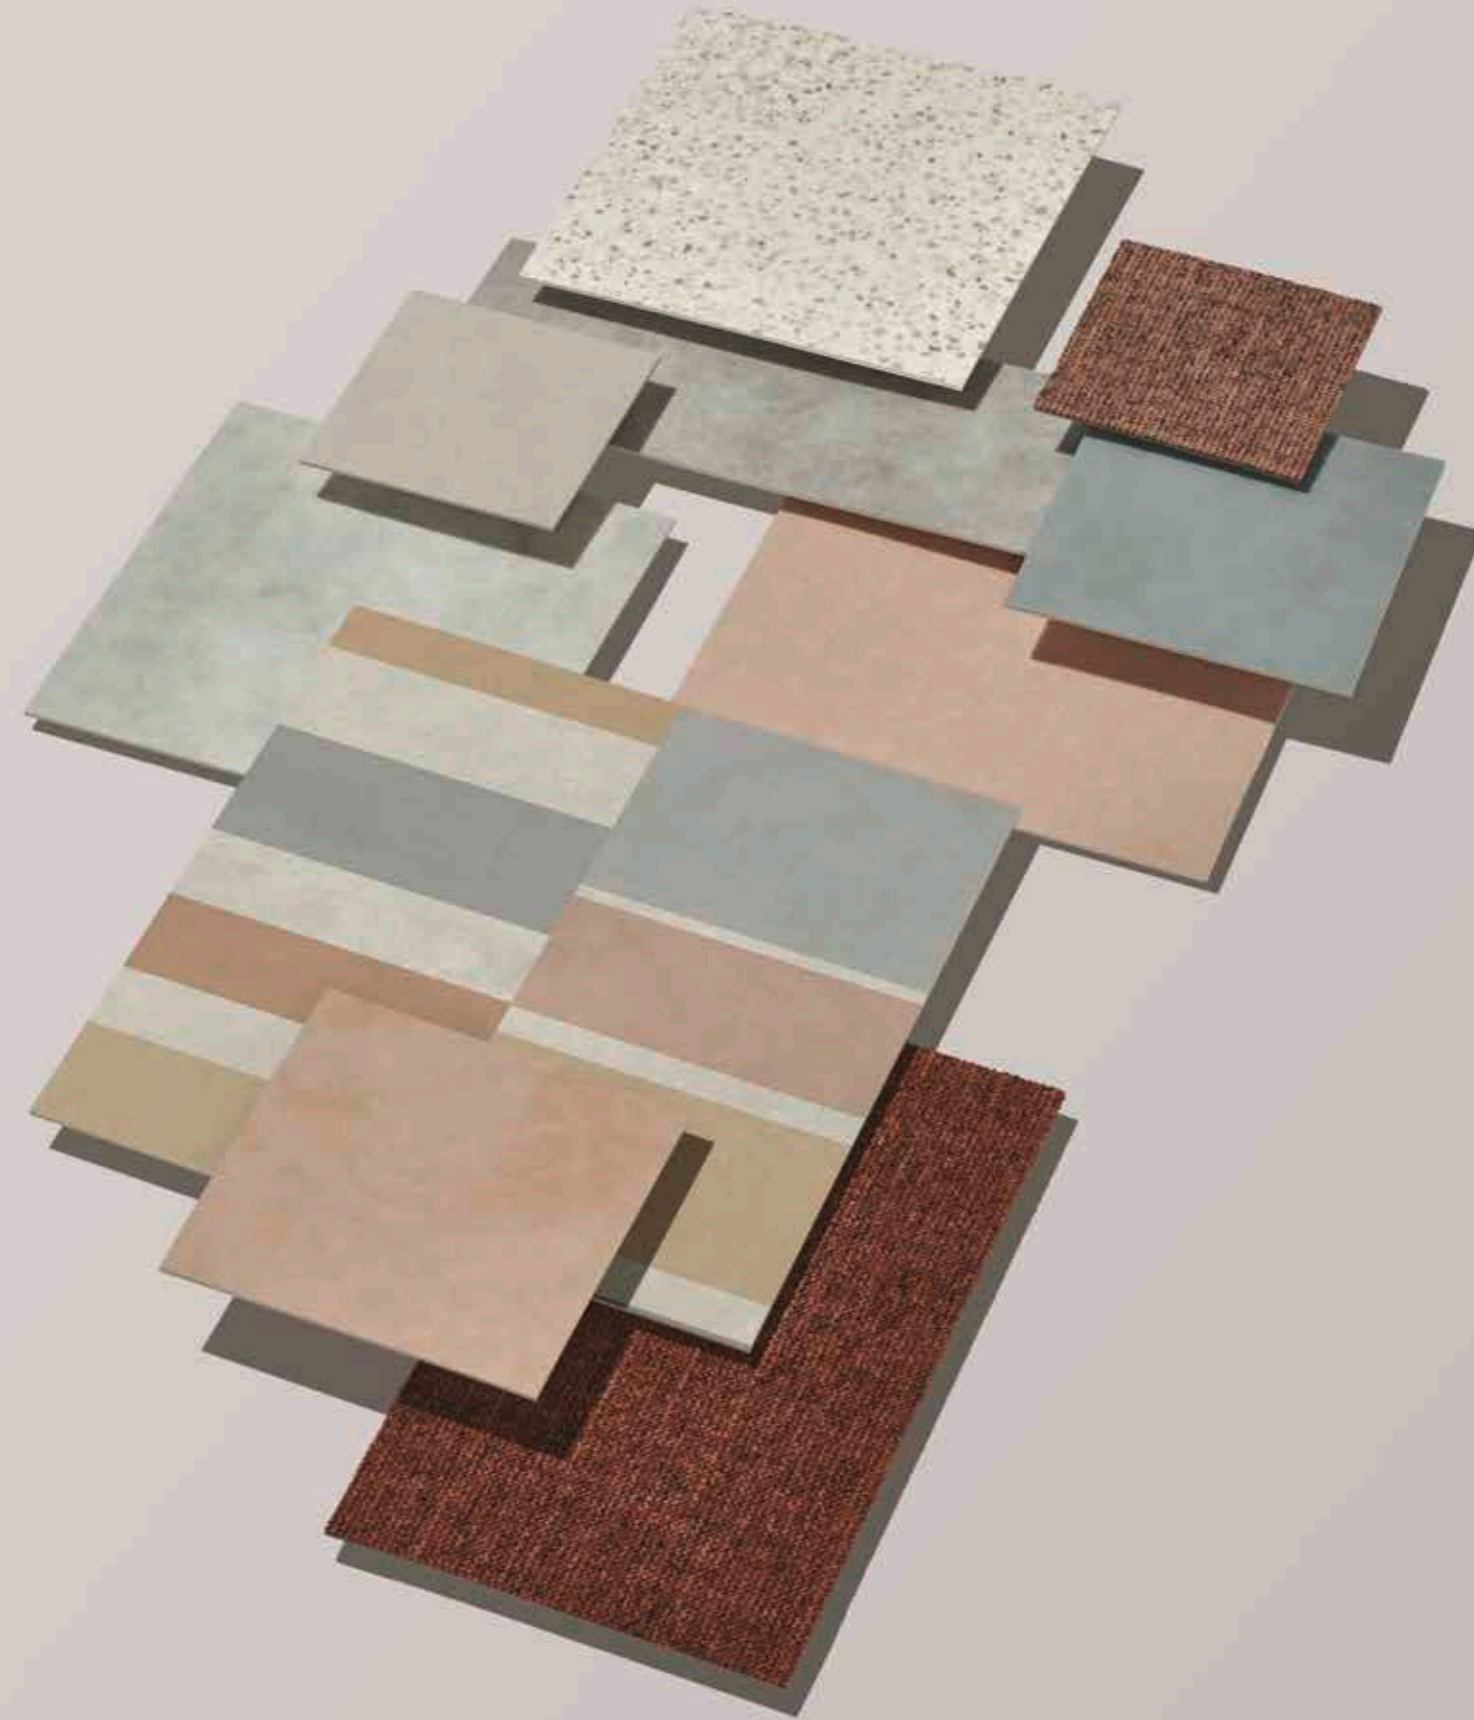

Our pioneering take-back and recycling programme ReStart® drives our circular journey, diverting both carpet and luxury vinyl tile flooring material from landfill to significantly reduce our environmental impact. Made in France at our factory powered by green energy, iD Square Loose-Lay is partly made from recycled content and is recyclable through ReStart®, with offcuts and post-use tiles collected, disassembled and remade into new Tarkett floors at our recycling centre in Europe.

Create for Wellbeing

Offering the highest performance on the market, our Class A in-room acoustic insulation dampens noise levels, enhancing a feeling of calm. By reducing impact sound transmission between floors, we also improve workplace concentration, productivity and relaxation – all of which boosts mental and physical wellness and contributes to a healthier work environment.