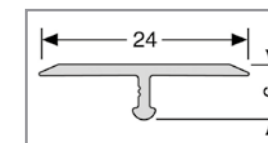

LUXURY VINYL TILES RAMP PROFILE HEAVY TRAFFIC

Aluminium ramp profile used in very heavy traffic areas for LUXURY VINYL TILES Click & Loose-Lay.

- To be screwed.

- **Size:** 38 mm wide x 5 or 7 mm high x 2700 mm long
- **Packaging:** - full kit including: Ramp profiles + Screws / Dowls diameter 5 mm.
  - 2,7lm - 10 units of 27 lm

- Silver 1454 011
- Stainless steel (NCS:S 6005-Y20R) 1454 012