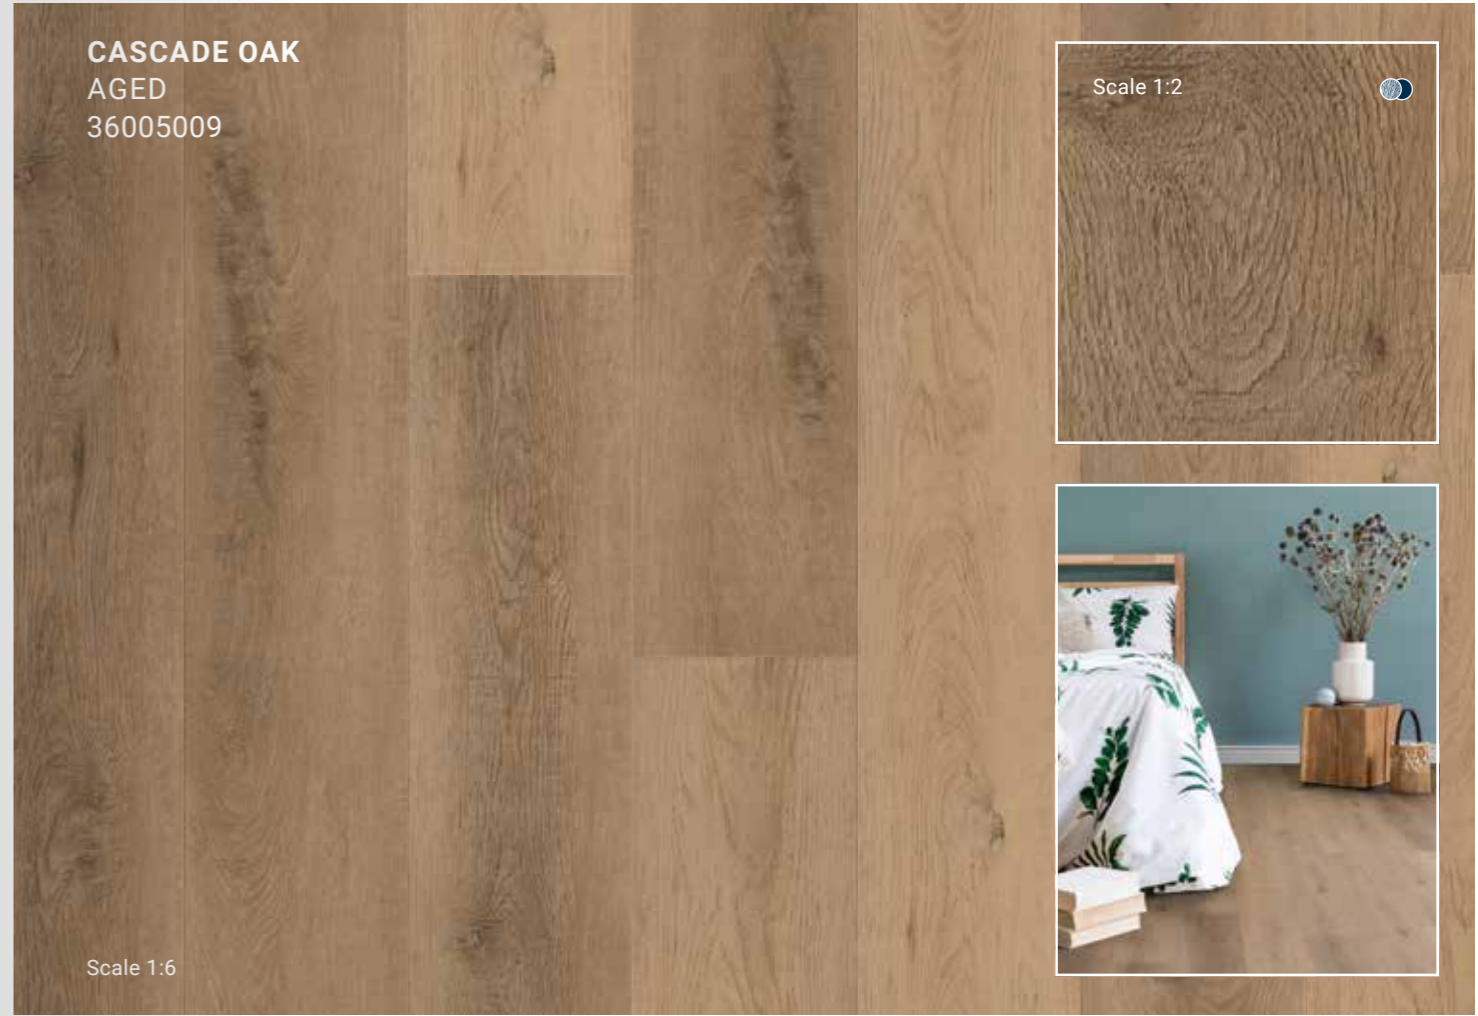

CASCADE OAK
AGED
36005009

Scale 1:6