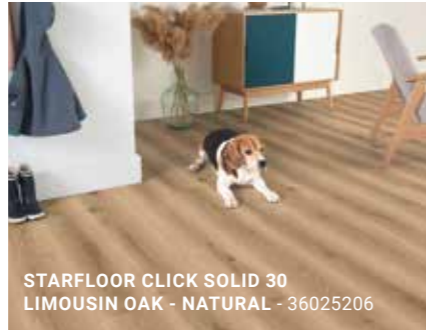

STARFLOOR CLICK SOLID 30
SEASON OAK - LIGHT BROWN 36025201

STARFLOOR CLICK SOLID 30
BRUSHED PINE - WHITE - 36025016

STARFLOOR CLICK SOLID 30
LIMOUSIN OAK - NATURAL - 36025206