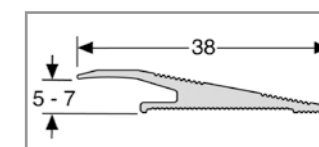

LUXURY VINYL TILES BENDABLE STOP PROFILE

- Aluminium stop profile to be screwed.
- Very resistant to wear & traffic
- Ribbed surface for slip-resistance
- Bendable with radius 80cm.

- **Size:** 30 mm wide x 5 mm high inside x 8 mm high outside 30 mm high x 2500 mm long
- **Packaging:** - full kit including stop profiles, screws and dowls.
  - 2,5lm - 10 units of 25 lm

- Silver 1456 011
- Stainless steel (NCS:S 6005-Y20R) 1456 012