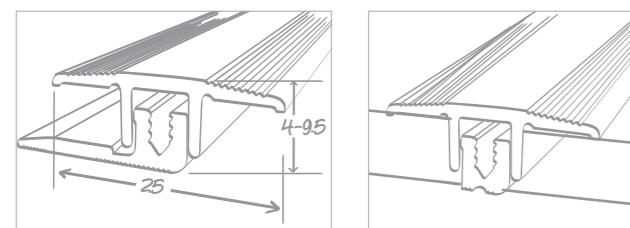

TRANSITION PROFILES

VERY HIGH TRAFFIC ALUMINIUM TRANSITION PROFILE

- To be screwed
- Extremely resistant to very high traffic & rolling loads
- Ribbed surface, slip-resistant

L2700 mm /10

- Silver 1451 011
- Stainless Steel 1451 012