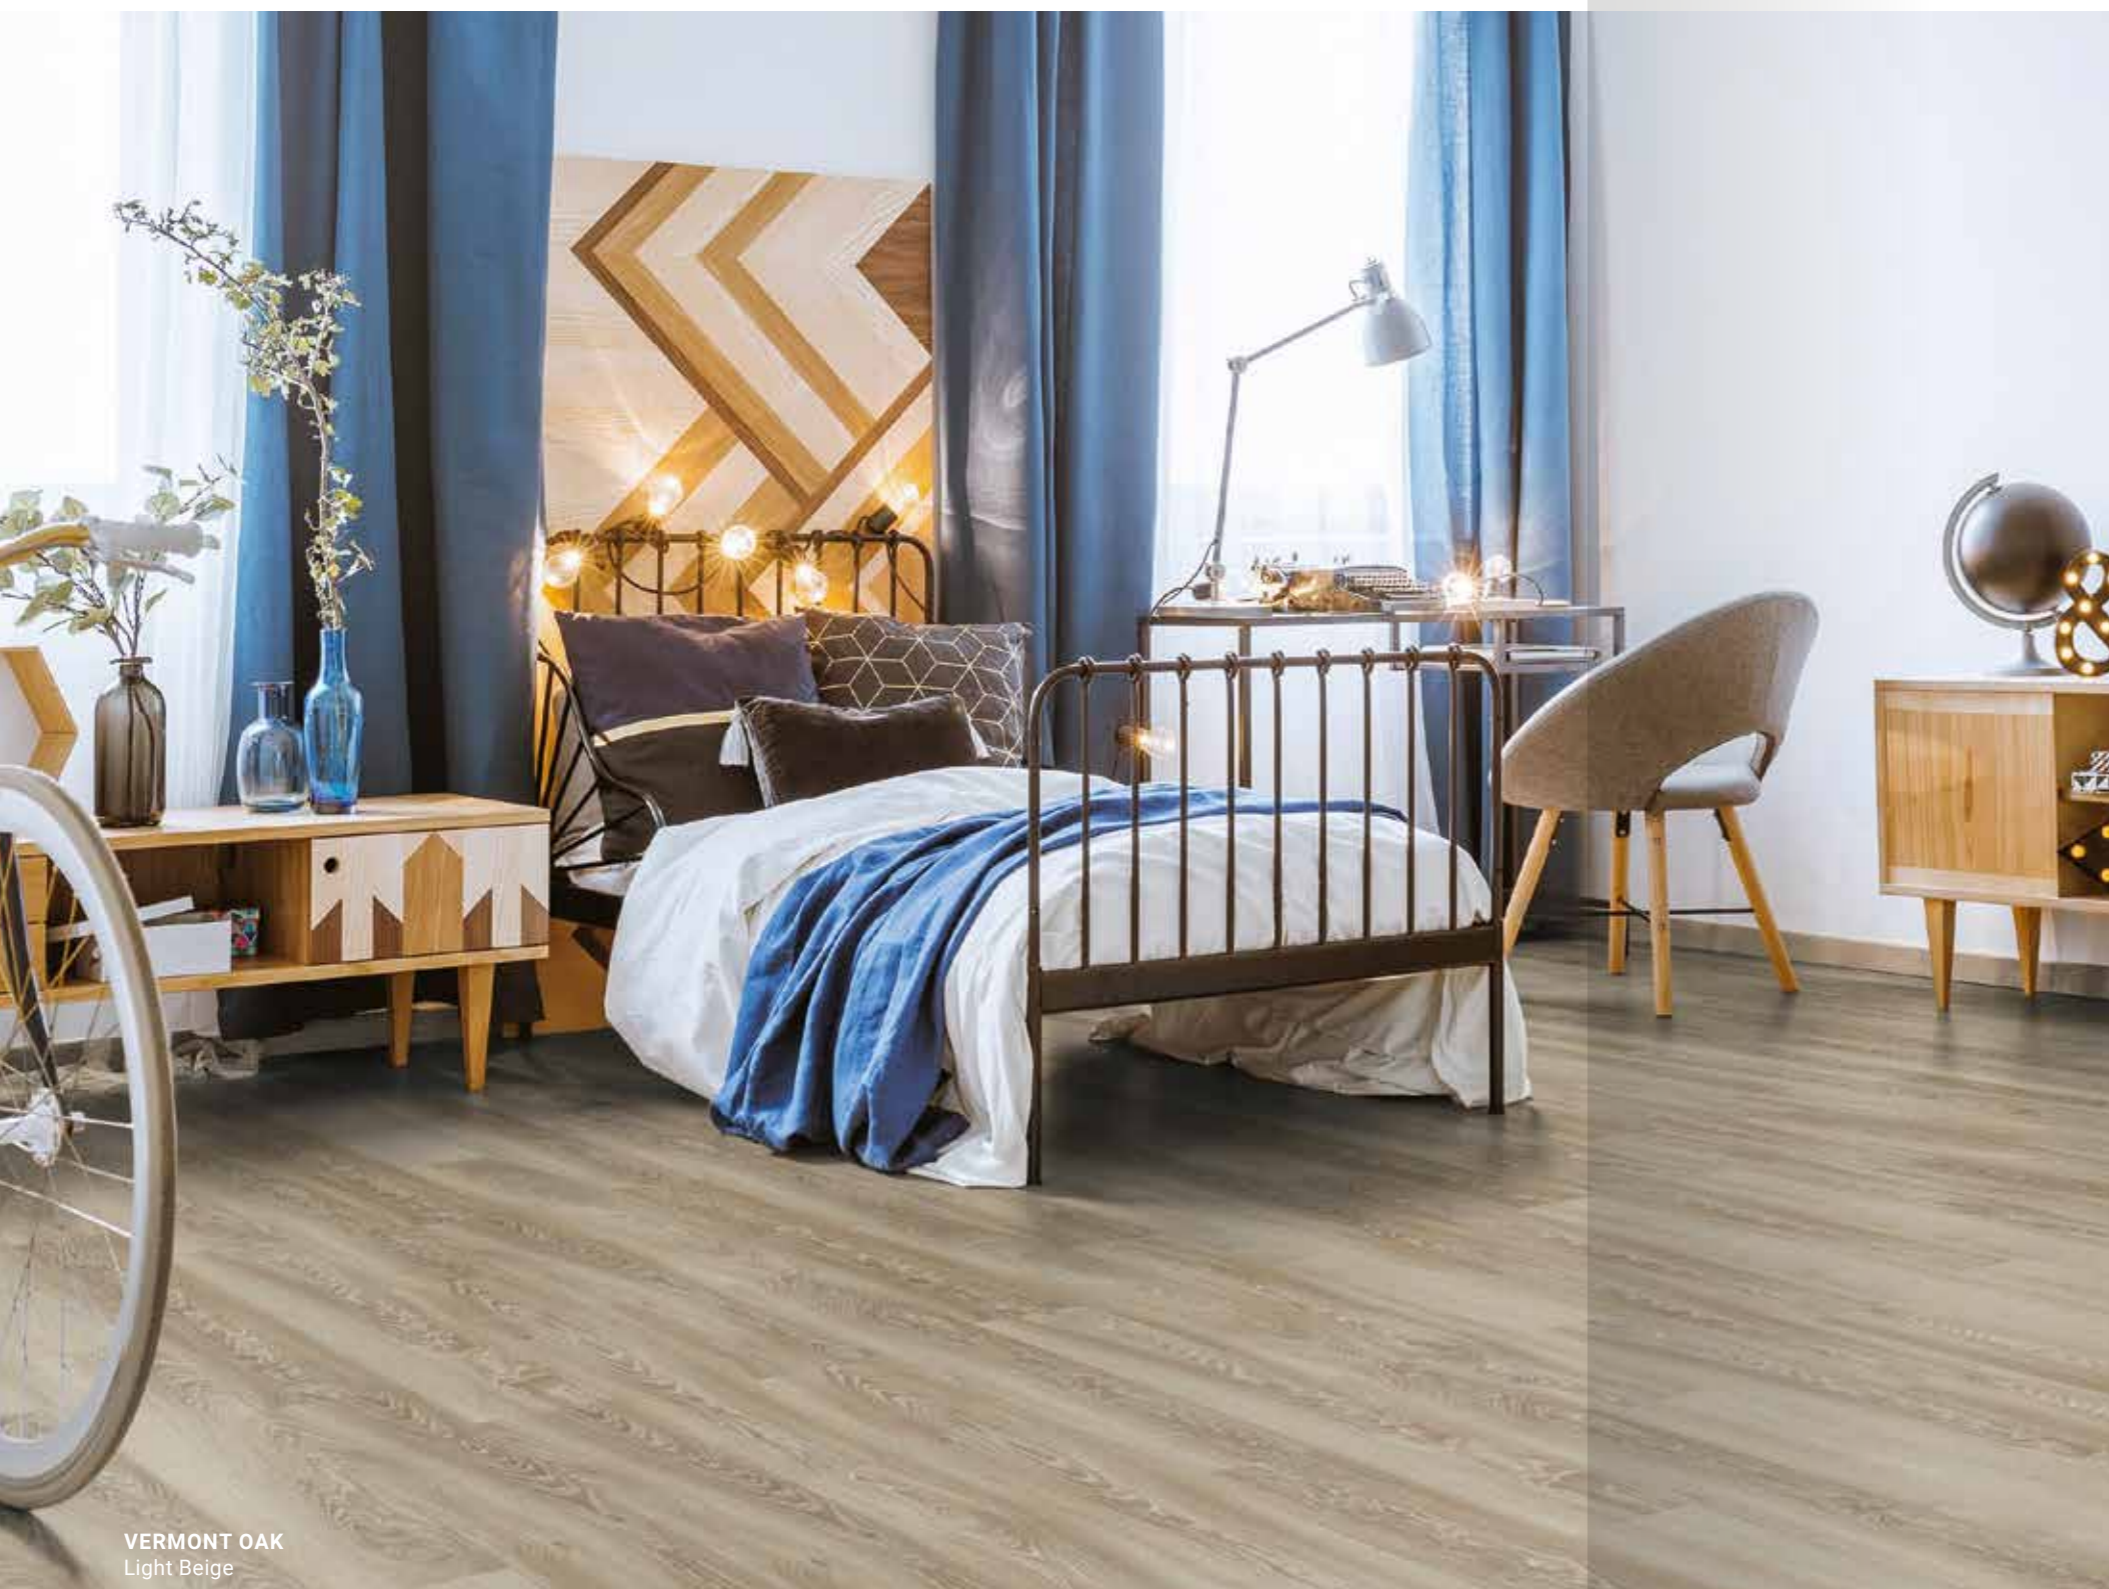

Dimensions:  
17,8 x 121,3 cm

5 mm

**15** years  
GUARANTEE  
RESIDENTIAL  
USE

4 sided-bevel

VERMONT OAK  
Light Beige

**LIGHT BEIGE**  
36004000  
Skirting: 35949000

**MEDIUM GREY**  
36004001  
Skirting: 35949001