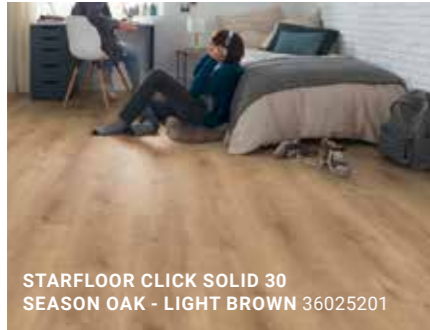

STARFLOOR CLICK SOLID 30
LIMOUSIN OAK - NATURAL - 36025206

CONSCIOUS CHOICES. FOR PEOPLE AND THE PLANET

When it comes to people and the planet, we don't consider one without thinking about the other. At Tarkett, we aim to positively impact the daily life of families, helping them make the right choice for their home environment. This means surpassing indoor air quality standards, instituting health material norms, reducing our carbon footprint and recycling our floors at the end of their lifecycle.

STARFLOOR CLICK SOLID 30
SEASON OAK - LIGHT BROWN 36025201