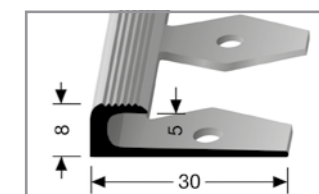

*Data are subject to changes during 2022/2023 – please check the website to get the most accurate data.