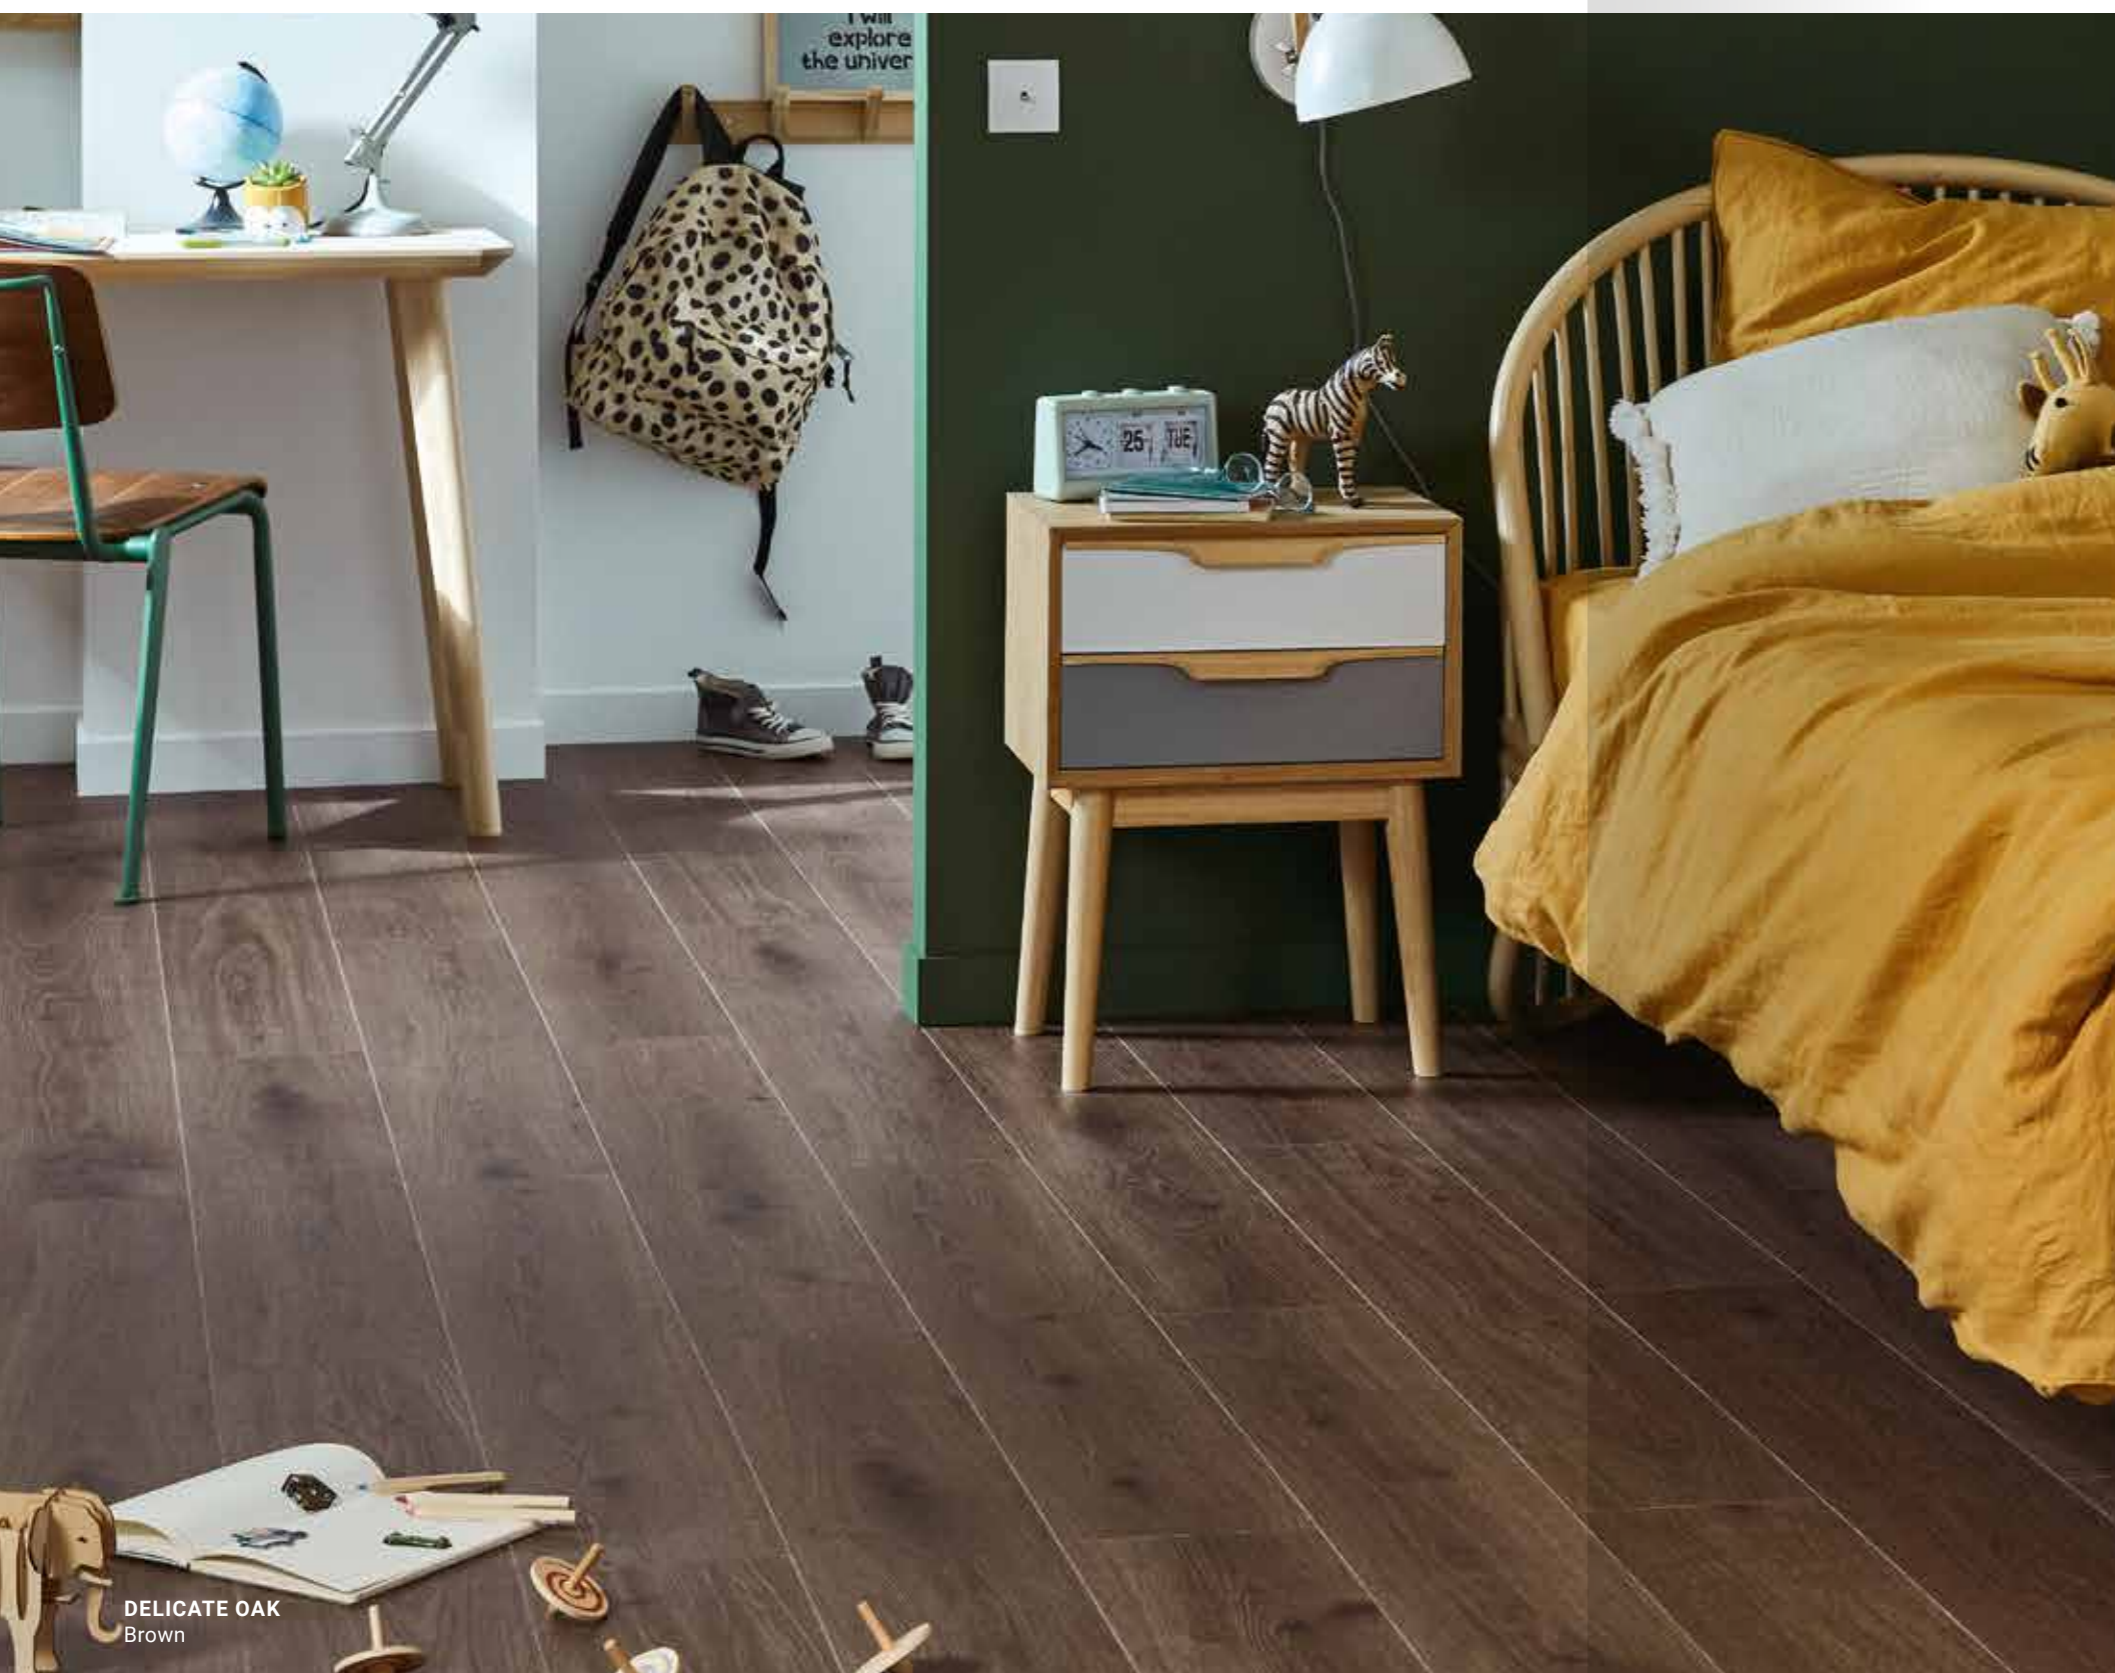

Scale 1:2

NEW

Scale 1:6

# DELICATE OAK

A redefined country wood, that is comfortable and cozy. It meets the different styles of any interior, from rustic to modern décors.

Colours can be easily combined with Starfloor Click Ultimate 55.