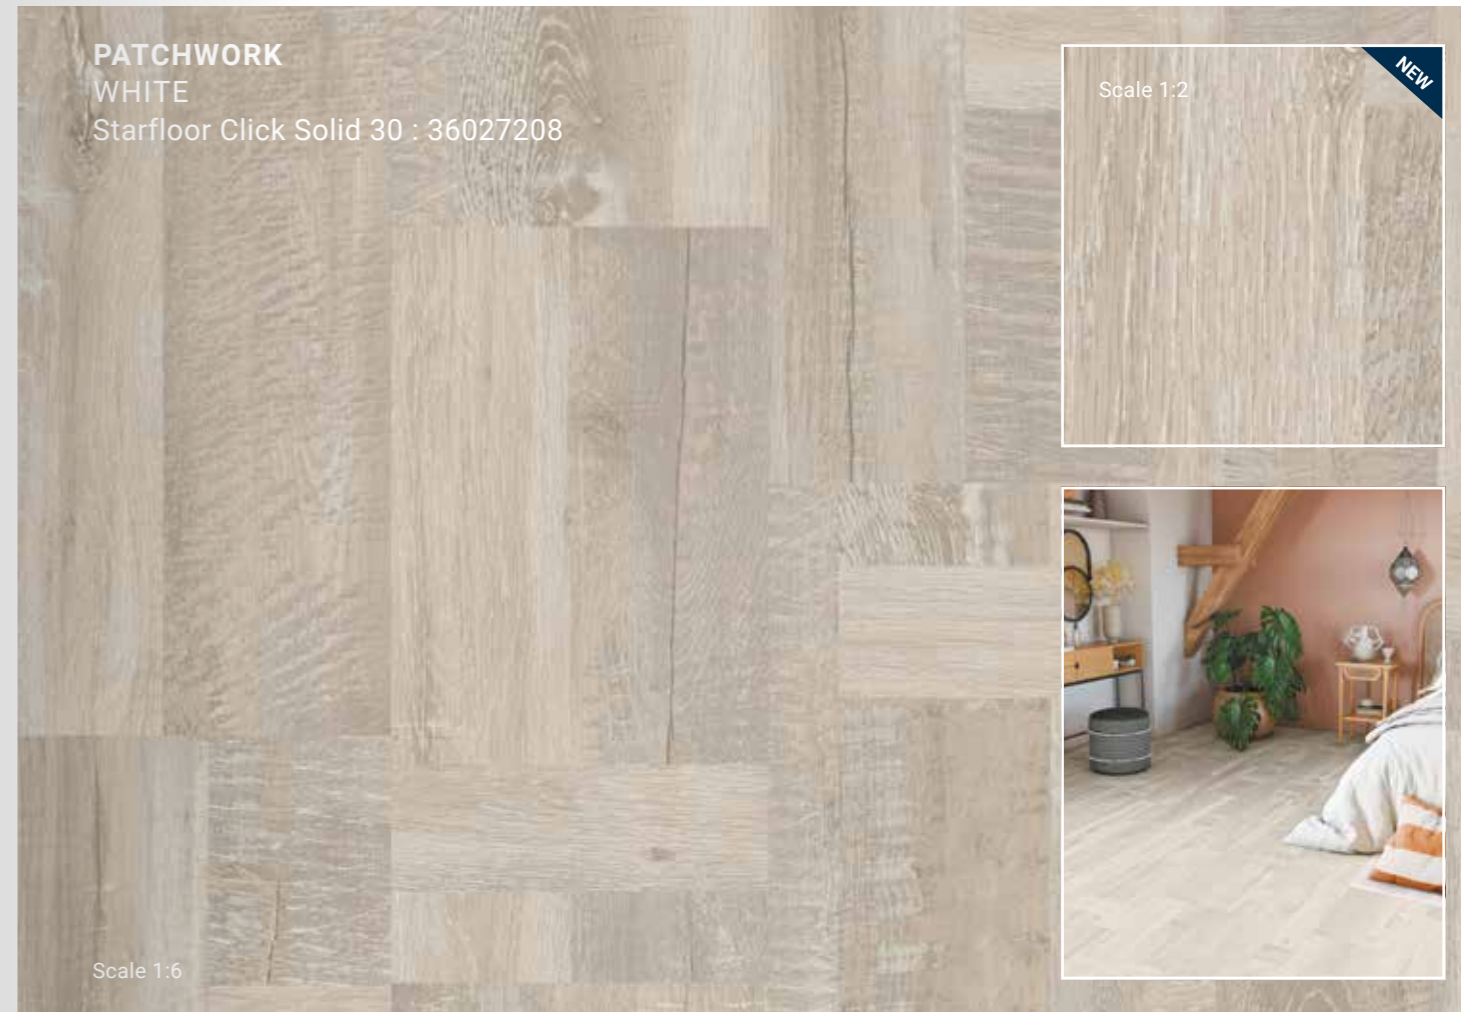

PATCHWORK
BROWN
Starfloor Click Solid 30 : 36027209

PATCHWORK
WHITE
Starfloor Click Solid 30 : 36027208

Scale 1:6

Scale 1:2

NEW