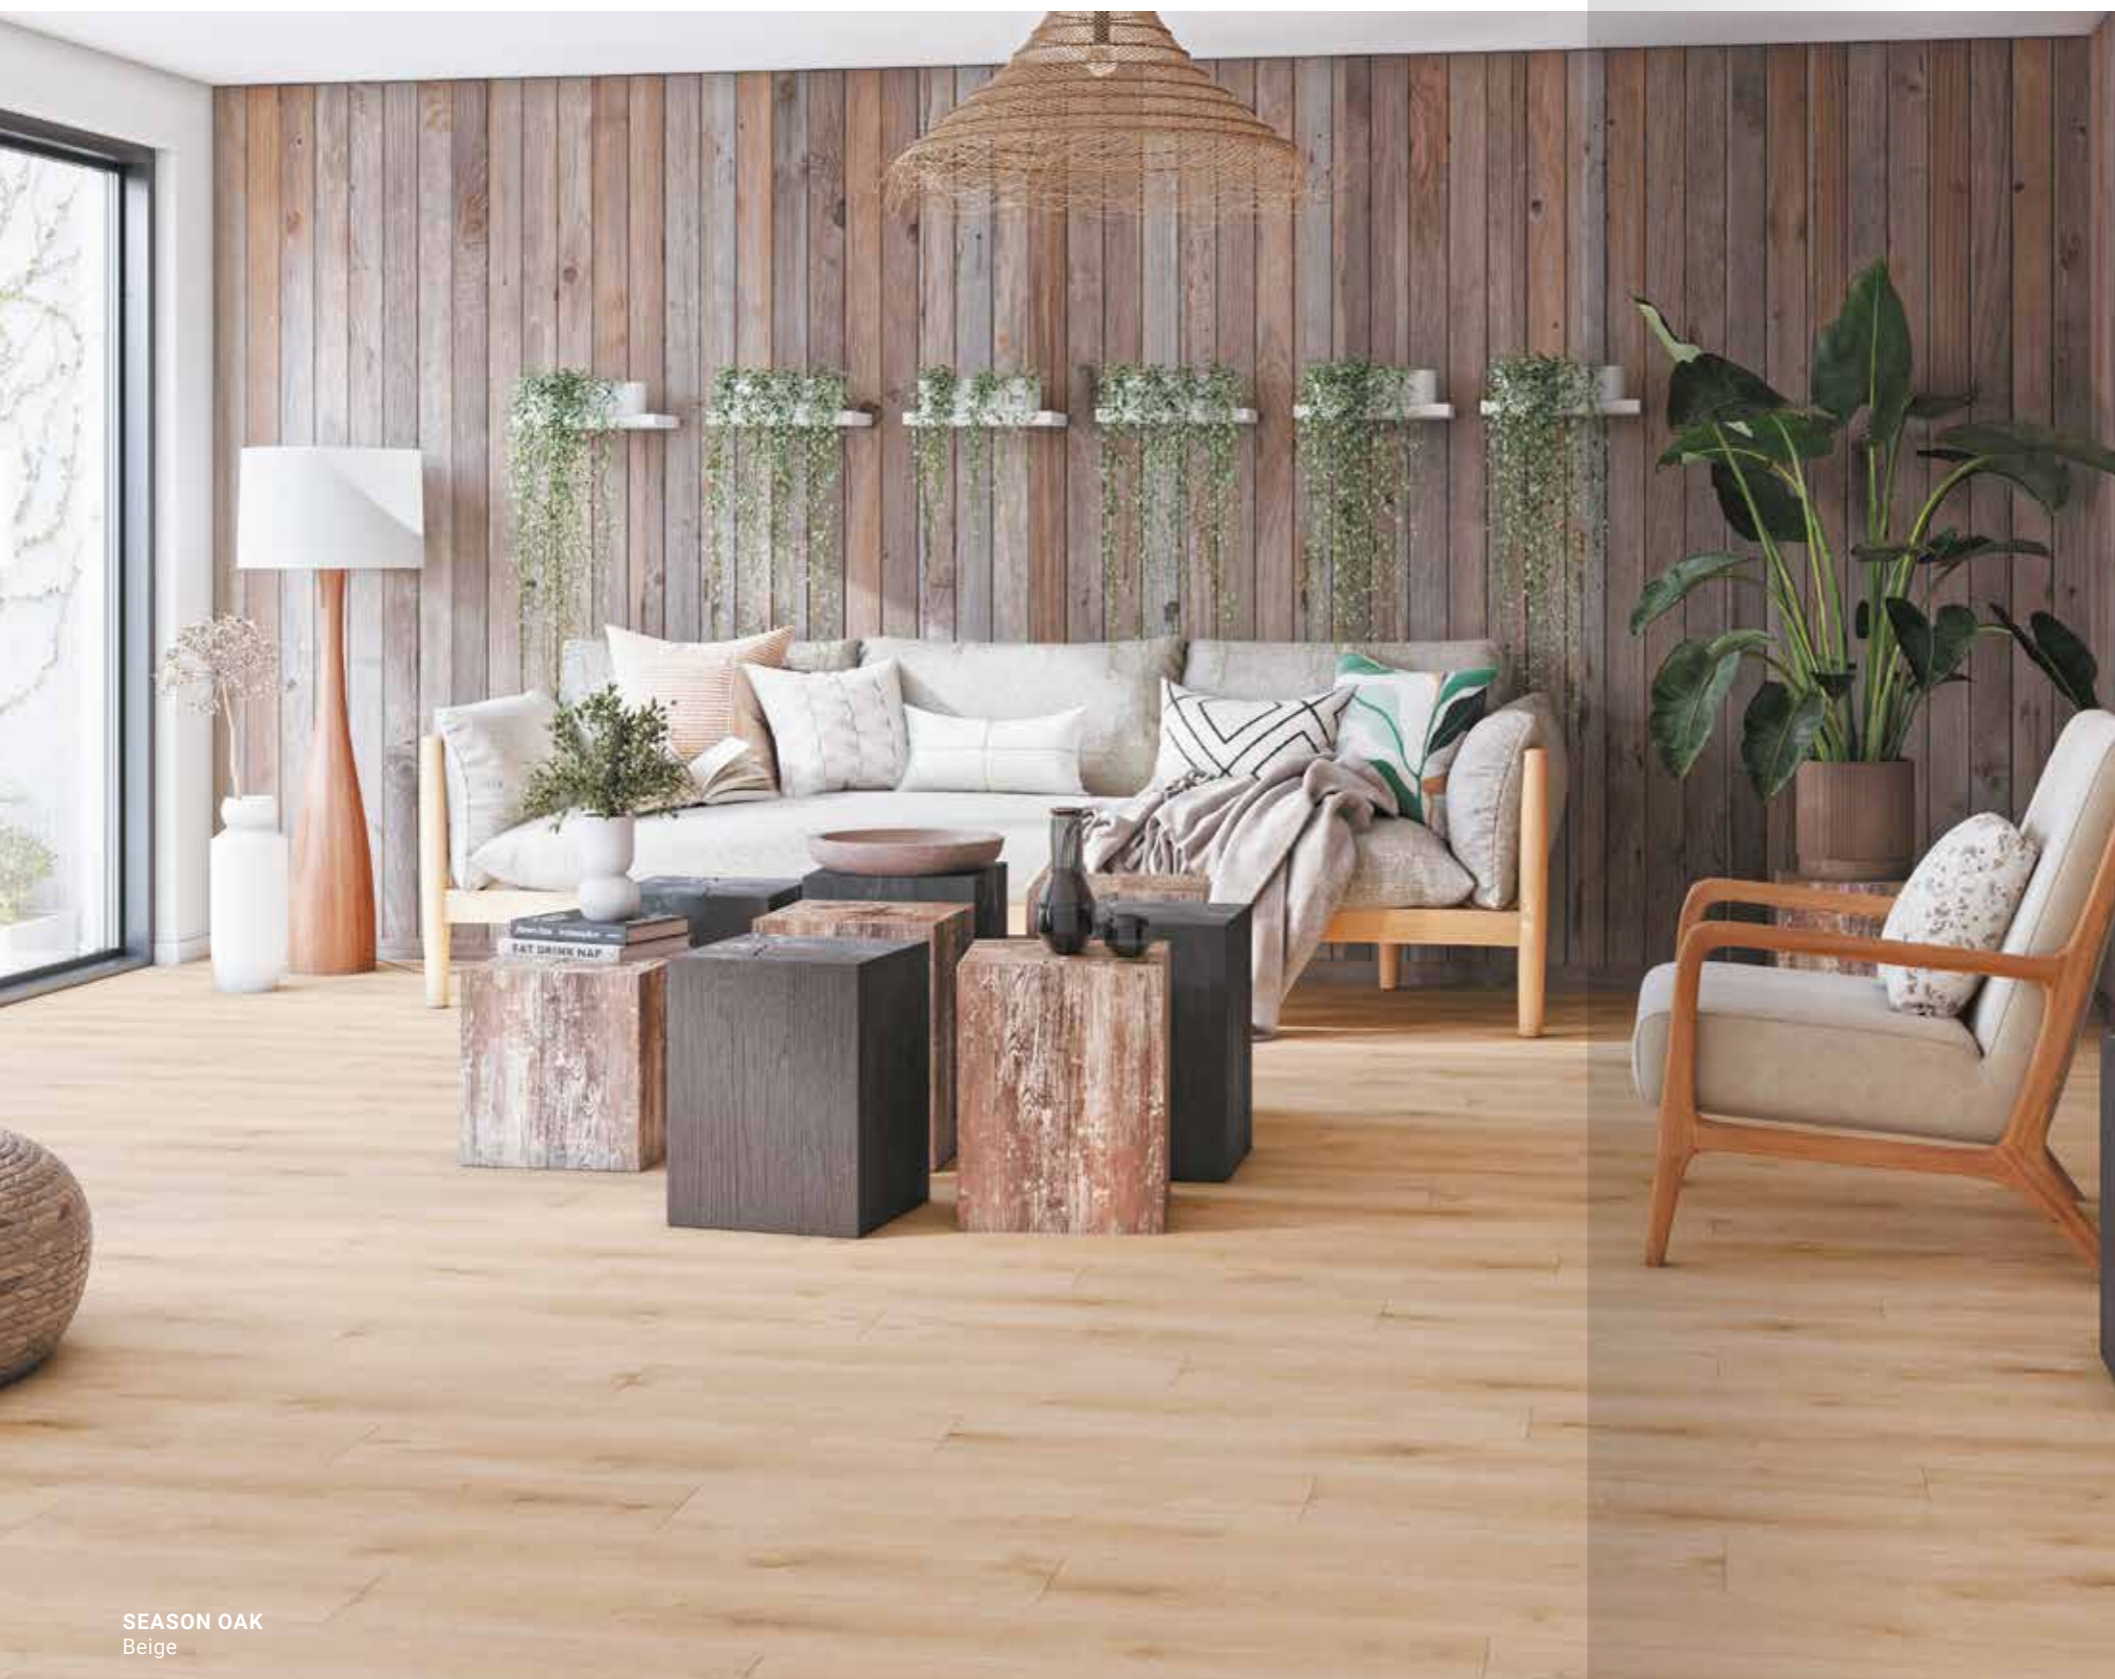

# SEASON OAK

A soft and balanced wood that creates a warm atmosphere, creating a traditional and timeless look.

SEASON OAK  
Beige

**EXTREME**  
PROTECTION

**15** years  
GUARANTEE  
RESIDENTIAL  
USE

**10** years  
GUARANTEE  
COMMERCIAL  
USE