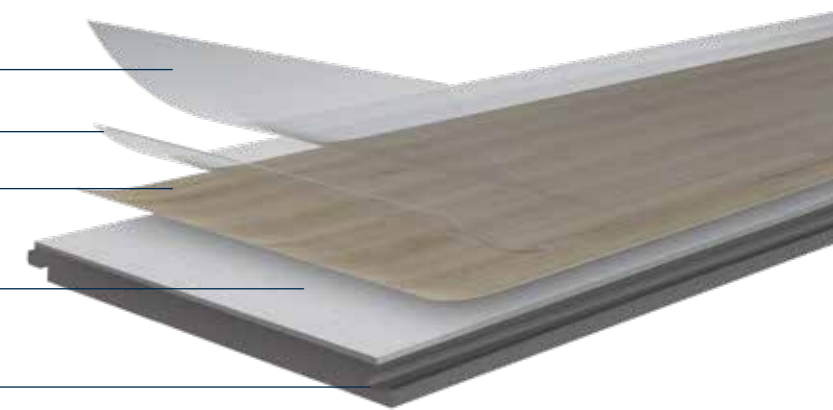

STARFLOOR CLICK SOLID 30/30PLUS - 55/55PLUS

Modular, resistant and stylish floors

Looking for a durable flooring that is environmentally friendly and that fits your budget? Starfloor Click Solid is the right collection for your interior design project.

Its best-in-class surface treatment ensures an impeccable and long-lasting finish, while enabling optimal cleaning performance, making it the right choice for any room.

DESIGNS

The entire range of designs, from stone to wood effects, creates a timeless and natural interior. All décors can be mixed and matched to create flexible and modular spaces.

INSTALLATION

This collection has a push-down click system that enables an easy and fast installation with only a few tools. It's the perfect solution for a quick renovation.

EXTRA MATT FINISH

For a remarkable realistic and sleek rendering, reinforcing the authentic beauty of any room.

Simple and easy installation for tightly joined planks and tiles.

PLUS EFFECT

Natural effects and textures are engraved onto your planks to recreate the material's organic feel.

Can be installed over ceramics, with joints up to 4mm and 2mm depth.

NO REPEAT DESIGN

Using digital printing to mimic raw materials and offer a high definition rendering with no repetition, up to 12 m² (available in a few Starfloor Click Solid 55 floorings).

- ① Reinforced Polyurethane Treatment Layer: Simple and easy to maintain
- ② Transparent wear layer: High durability
- ③ Printed design layer: Many design possibilities
- ④ PVC Core layer: Dimensional stability and resistance
- ⑤ Push-down click system: Easy installation

RESISTANCE

Made to resist stains, scratches, temperature oscillations and other small encounters with daily life.

HUMAN CONSCIOUS