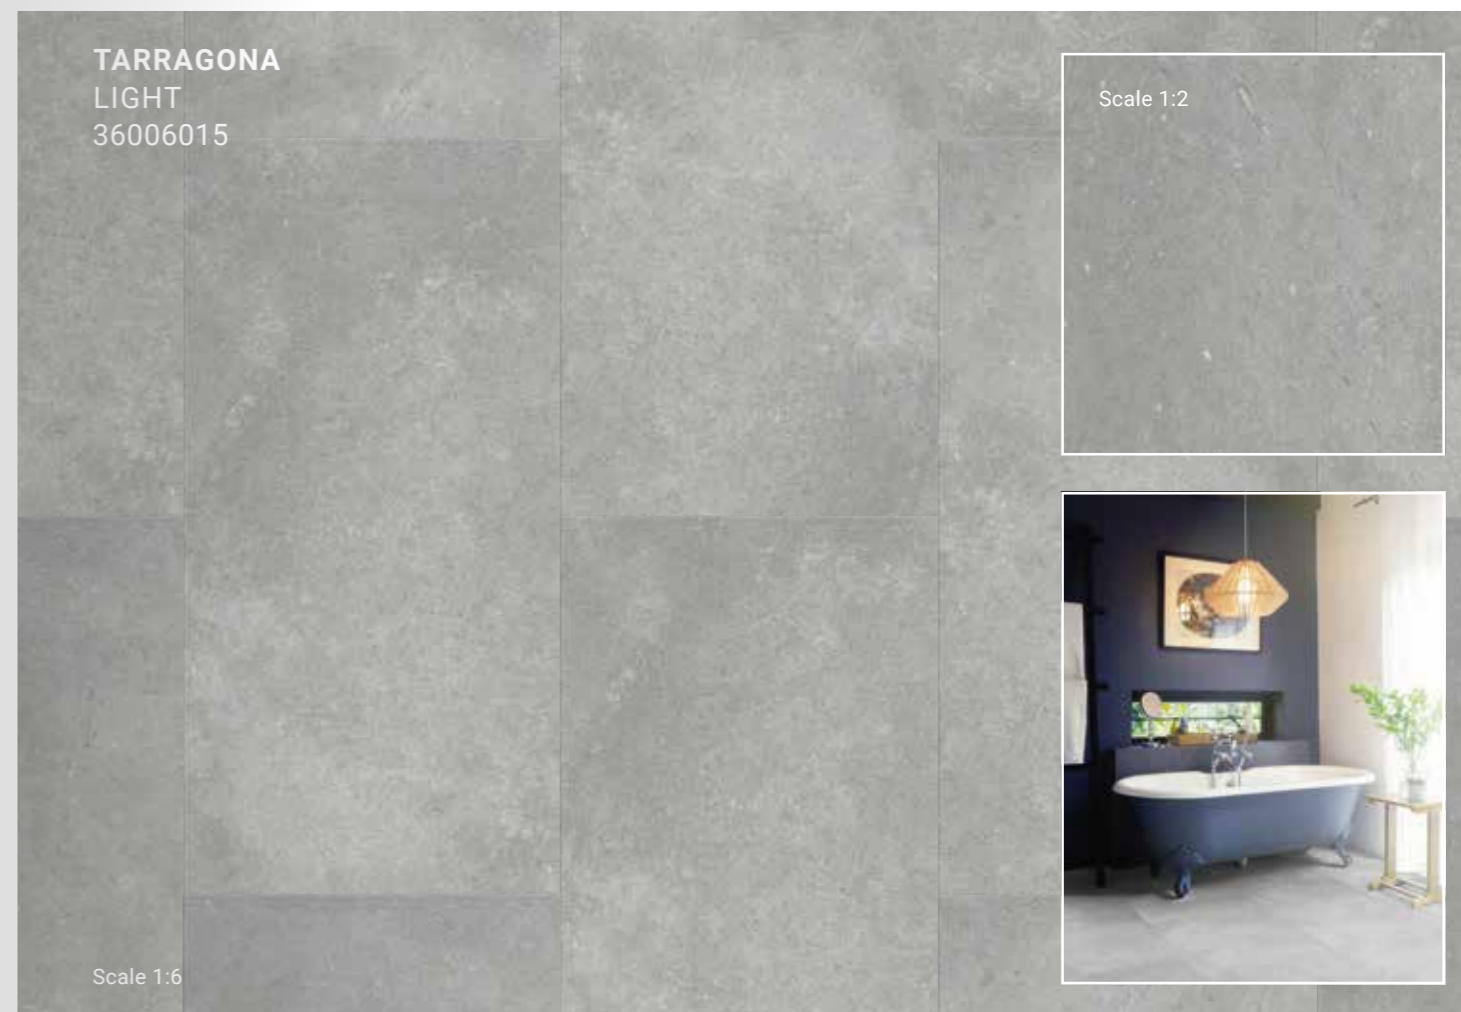

Scale 1:6

Scale 1:2

Scale 1:6